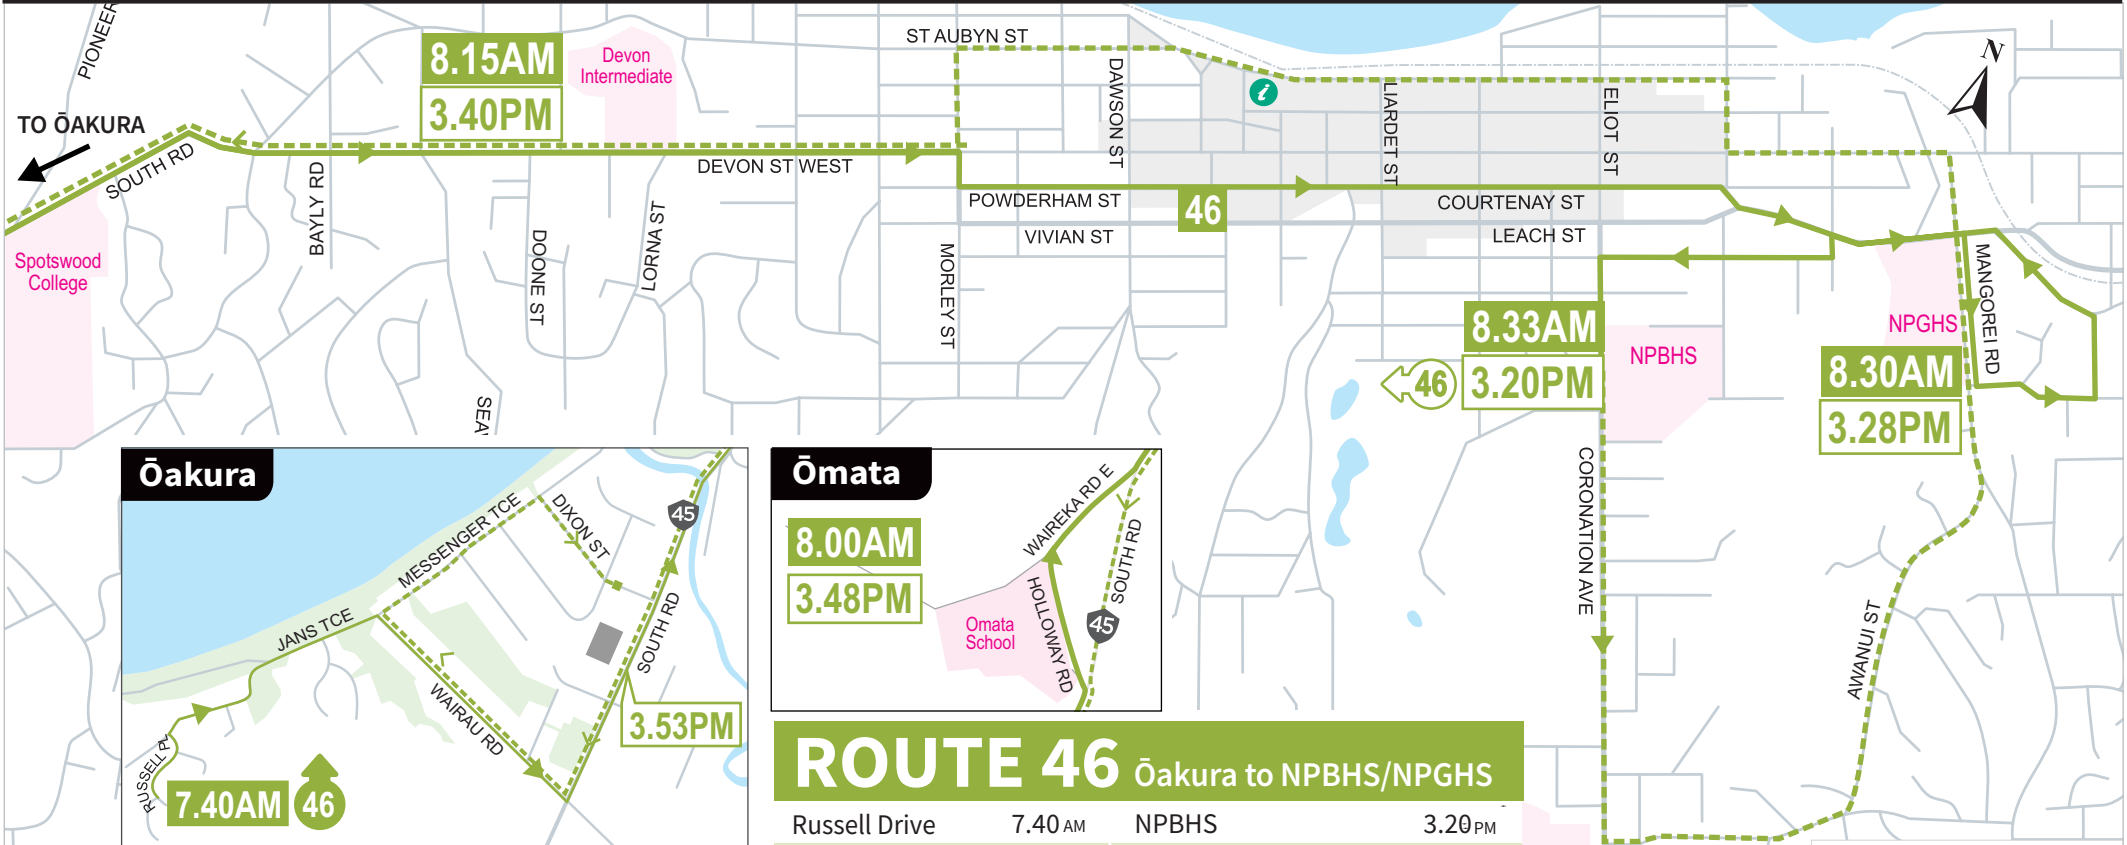

ROUTE 46 Ōākura to NPBHS/NPGHS

SCHOOL SERVICE*

ROUTE 46 Ōākura to NPBHS/NPGHS

Russell Drive	7.40 AM	NPBHS	3.20 PM
Ōākura Hall	7.50	NPGHS	3.28
Ōmata School	8.00	Devon Int	3.40
Devon Int	8.15	Ōmata (421 South Rd)	3.48
NPGHS	8.30	Ōākura (near BP)	3.53
NPBHS	8.33	Dixon Street	3.55

*only operates during school terms

KEY

- i-Site
- Route Direction - AM
- Route Direction - PM
- Ōākura Hall

Fare Zones

Please scan code for up-to-date fares and concessions

SCAN TO DOWNLOAD transit APP

Ph 0800 87 22 87

www.taranakibus.info

TaranakiPublicTransport

Current 2025-01-01 v1