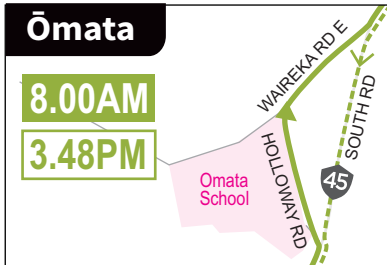

ROUTE 46 Ōākura to NPBHS/NPGHS

SCHOOL SERVICE*

ROUTE 46 Ōākura to NPBHS/NPGHS

Russell Drive	7.40 AM	NPBHS	3.20 PM
Ōākura Hall	7.50	NPGHS	3.28
Ōmata School	8.00	Devon Int	3.40
Devon Int	8.15	Ōmata (421 South Rd)	3.48
NPGHS	8.30	Ōākura (near BP)	3.53
NPBHS	8.33	Dixon Street	3.55

*only operates during school terms

KEY

- i-Site
- Route Direction - AM
- Route Direction - PM
- Ōākura Hall

Fare Zones

Please scan code for up-to-date fares and concessions

SCAN TO DOWNLOAD transit APP

Ph 0800 87 22 87