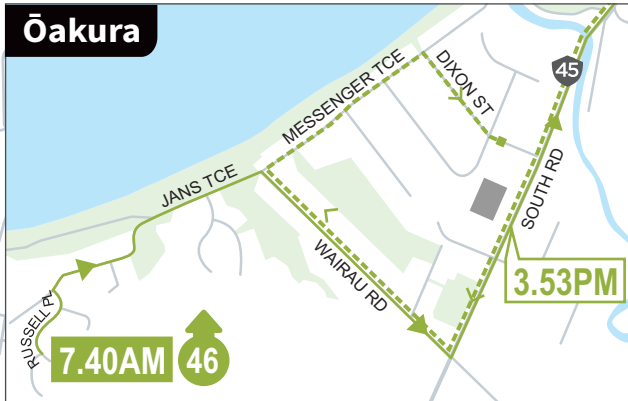

ROUTE 46 Ōākura to NPBHS/NPGHS

SCHOOL SERVICE*

ROUTE 46 Ōākura to NPBHS/NPGHS

Russell Drive	7.40 AM	NPBHS	3.20 PM
Ōākura Hall	7.50	NPGHS	3.28
Ōmata School	8.00	Devon Int	3.40
Devon Int	8.15	Ōmata (421 South Rd)	3.48
NPGHS	8.30	Ōākura (near BP)	3.53
NPBHS	8.33	Dixon Street	3.55

*only operates during school terms

KEY

- i-Site
- Route Direction - AM
- Route Direction - PM
- Ōākura Hall

Fare Zones

Please scan code for up-to-date fares and concessions

SCAN TO DOWNLOAD transit APP

Ph 0800 87 22 87