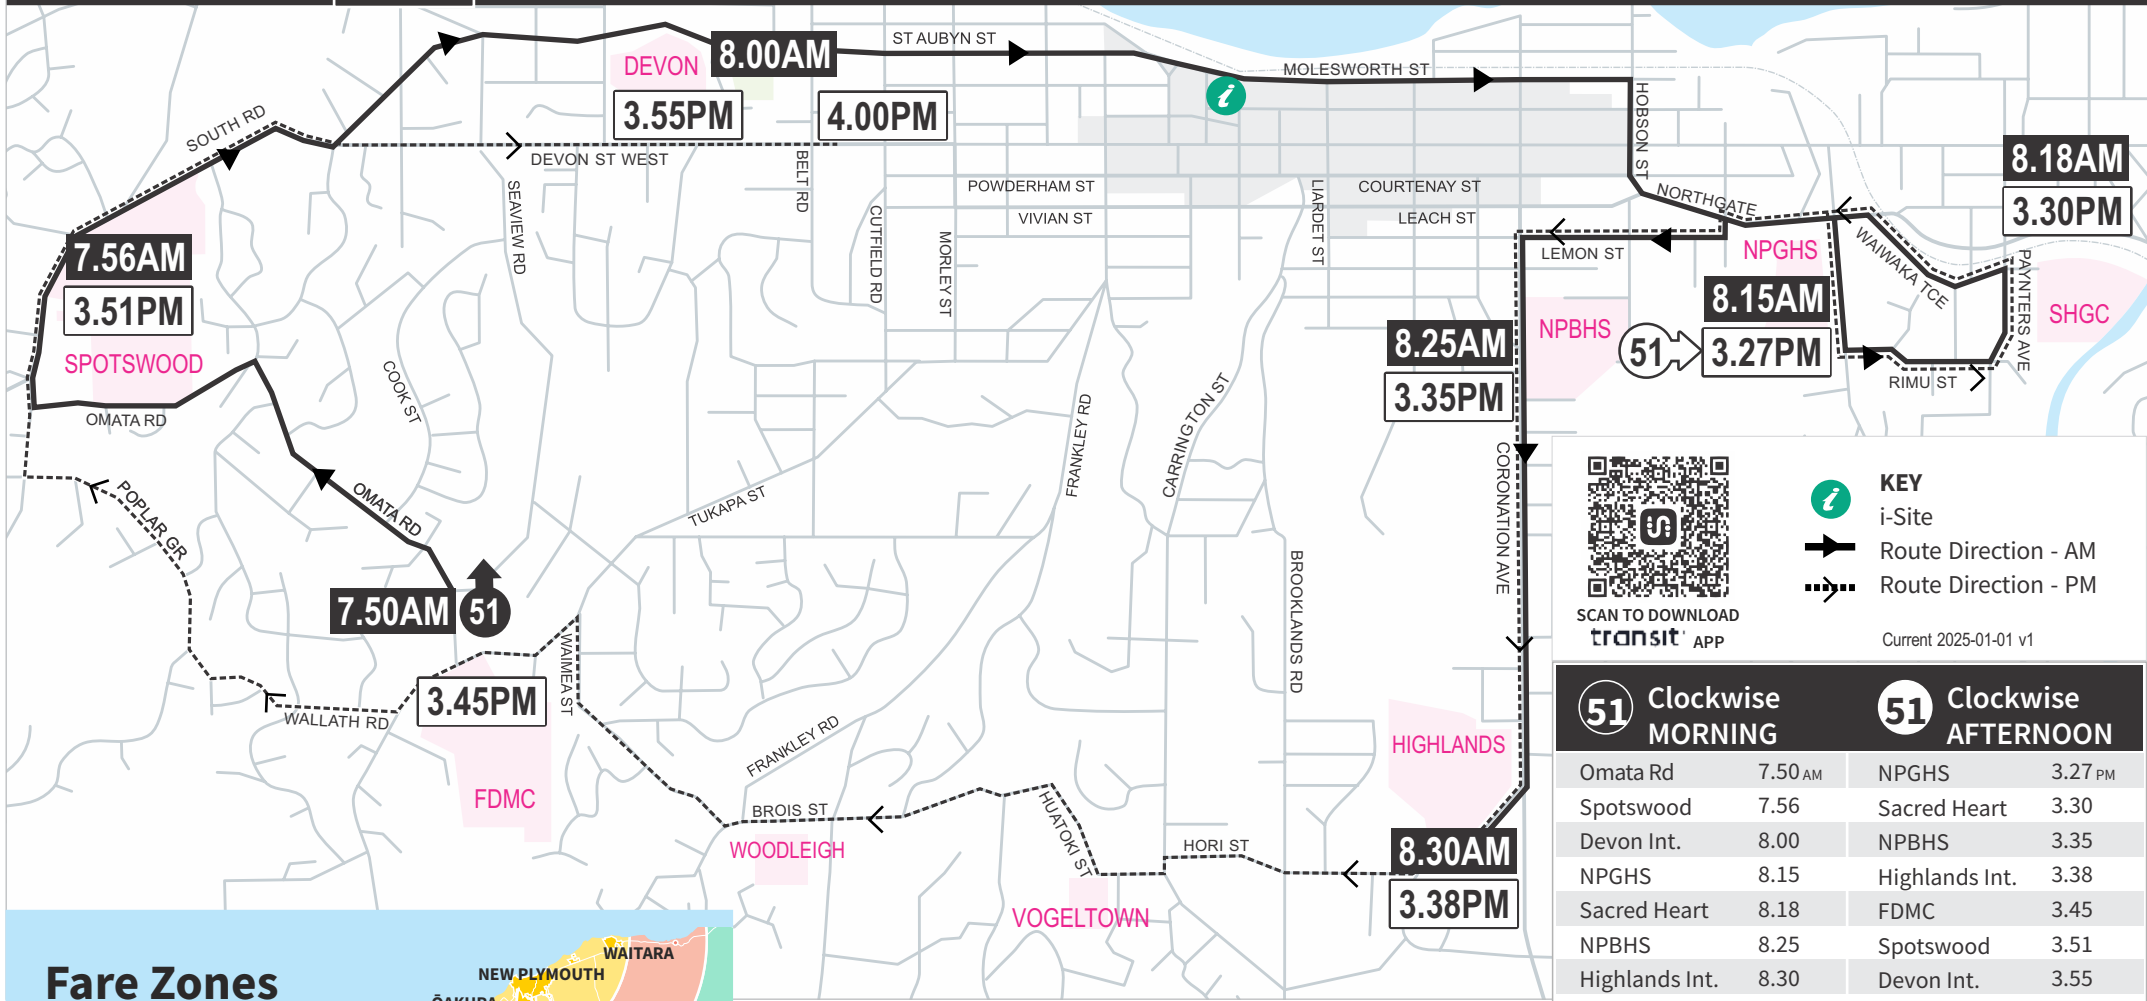

ROUTE 51

SCHOOL SERVICE*

KEY

- i i-Site
- ➔ Route Direction - AM
- ➔➔➔ Route Direction - PM

SCAN TO DOWNLOAD **transit** APP

Current 2025-01-01 v1

51	Clockwise MORNING	51	Clockwise AFTERNOON
	Omata Rd 7.50 AM		NPBHS 3.27 PM
	Spotswood 7.56		Sacred Heart 3.30
	Devon Int. 8.00		NPBHS 3.35
	NPBHS 8.15		Highlands Int. 3.38
	Sacred Heart 8.18		FDMC 3.45
	NPBHS 8.25		Spotswood 3.51
	Highlands Int. 8.30		Devon Int. 3.55
			Belt Rd 4.00

*only operates during school terms

Fare Zones

Please scan code for up-to-date fares and concessions

Ph 0800 87 22 87

www.taranakibus.info

TaranakiPublicTransport