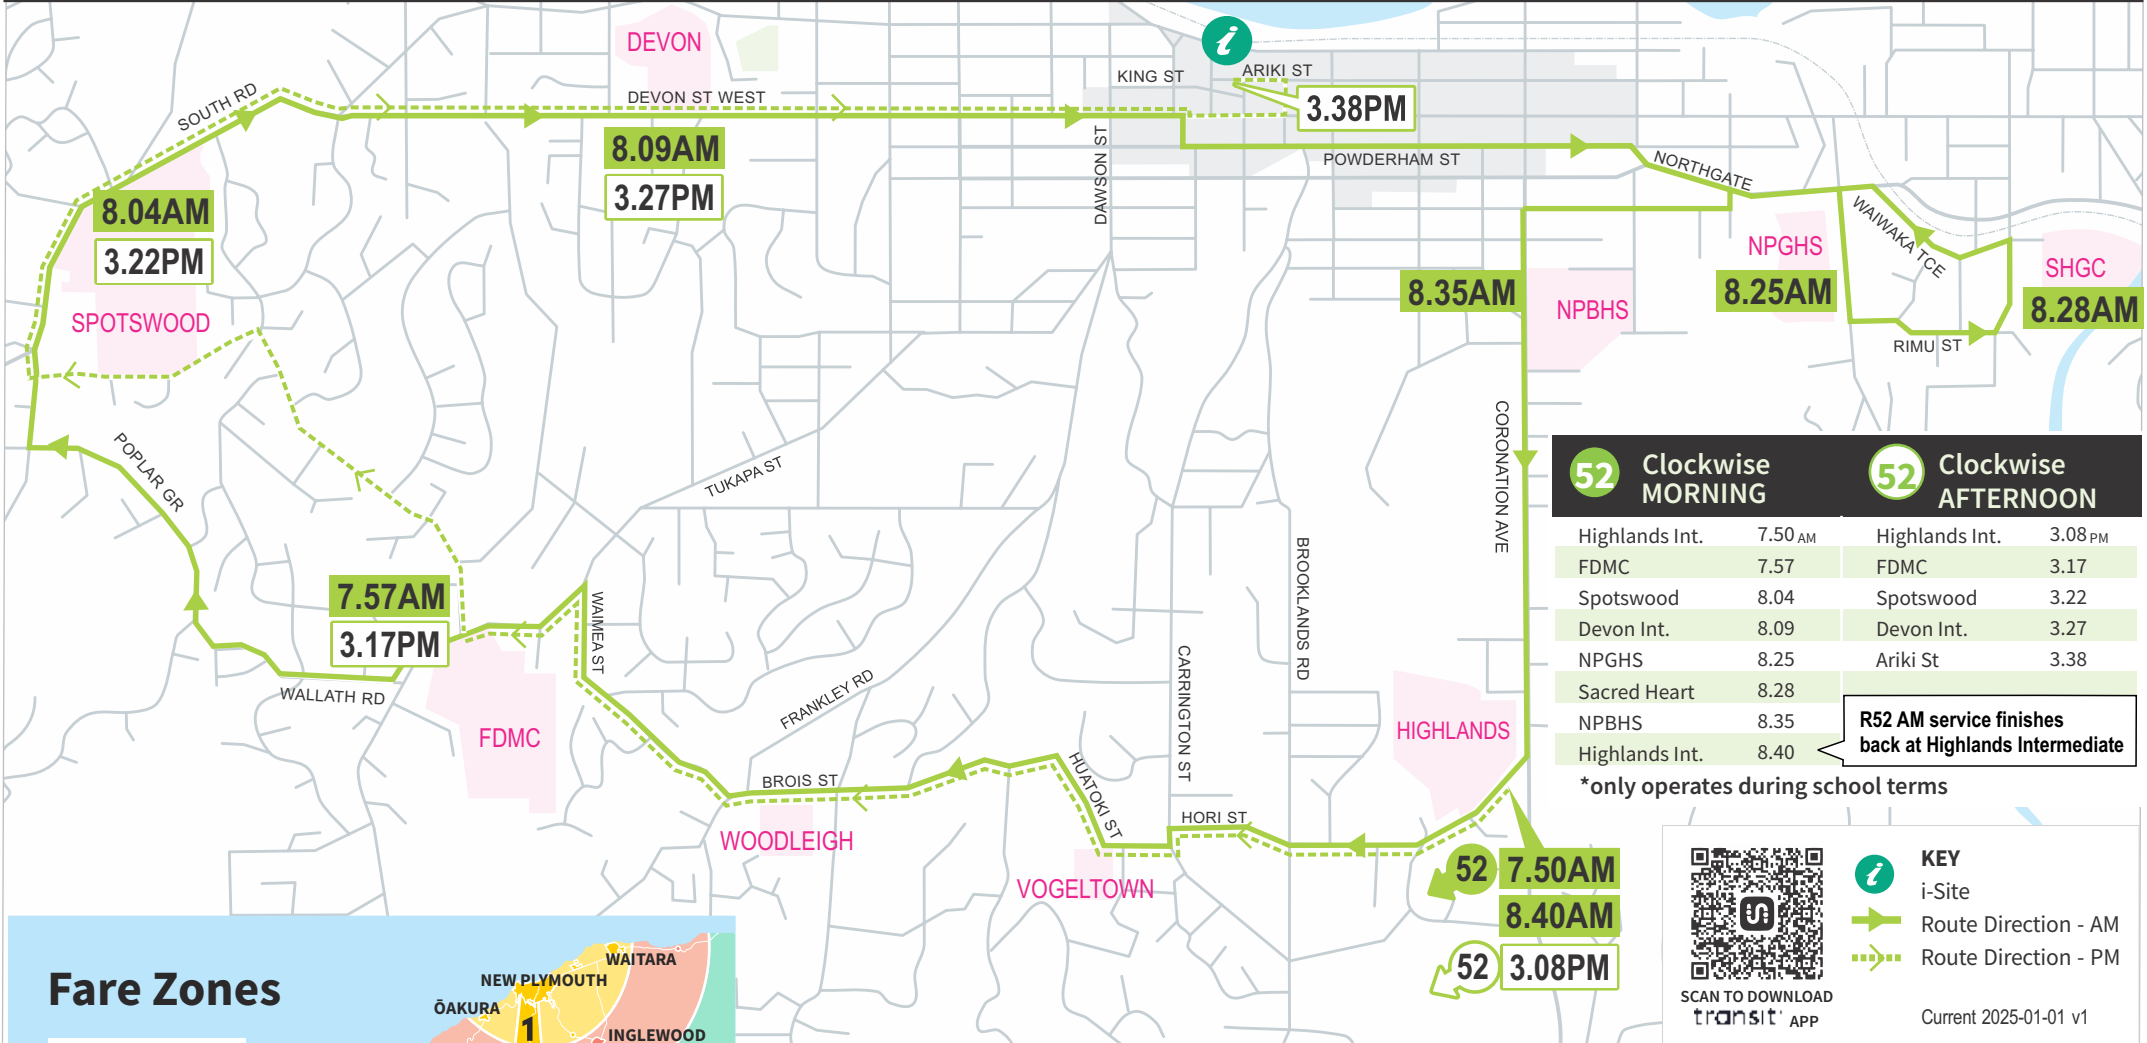

ROUTE 52

SCHOOL SERVICE*

Fare Zones

Please scan code for up-to-date fares and concessions

Ph 0800 87 22 87

www.taranakibus.info

TaranakiPublicTransport