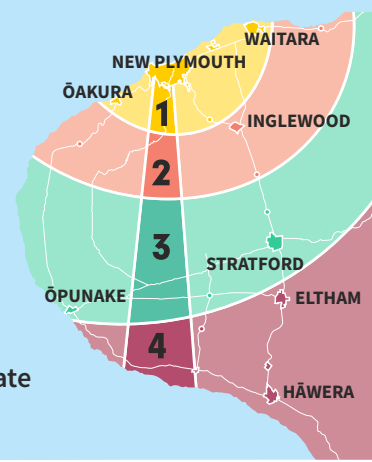

ROUTE 53

SCHOOL SERVICE*

| 53 Anti-clockwise MORNING | | 53 Clockwise AFTERNOON | |
|---------------------------|---------|------------------------|---------|
| Opp. 44 Frankley Rd | 7.52 AM | Sacred Heart | 3.25 PM |
| Cnr Govett/Veale Rd | 8.00 | NPGHS | 3.28 |
| Highlands Int. | 8.08 | NPBHS | 3.35 |
| NPBHS | 8.12 | Highlands Int. | 3.38 |
| NPGHS | 8.20 | FDMC | 3.50 |
| Sacred Heart | 8.25 | Spotswood | 3.56 |
| | | Belt Rd | 4.00 |

*only operates during school terms

KEY

- i-Site
- Route Direction - AM
- Route Direction - PM

Current 2025-01-01 v1

SCAN TO DOWNLOAD transit APP

Fare Zones

Please scan code for up-to-date fares and concessions