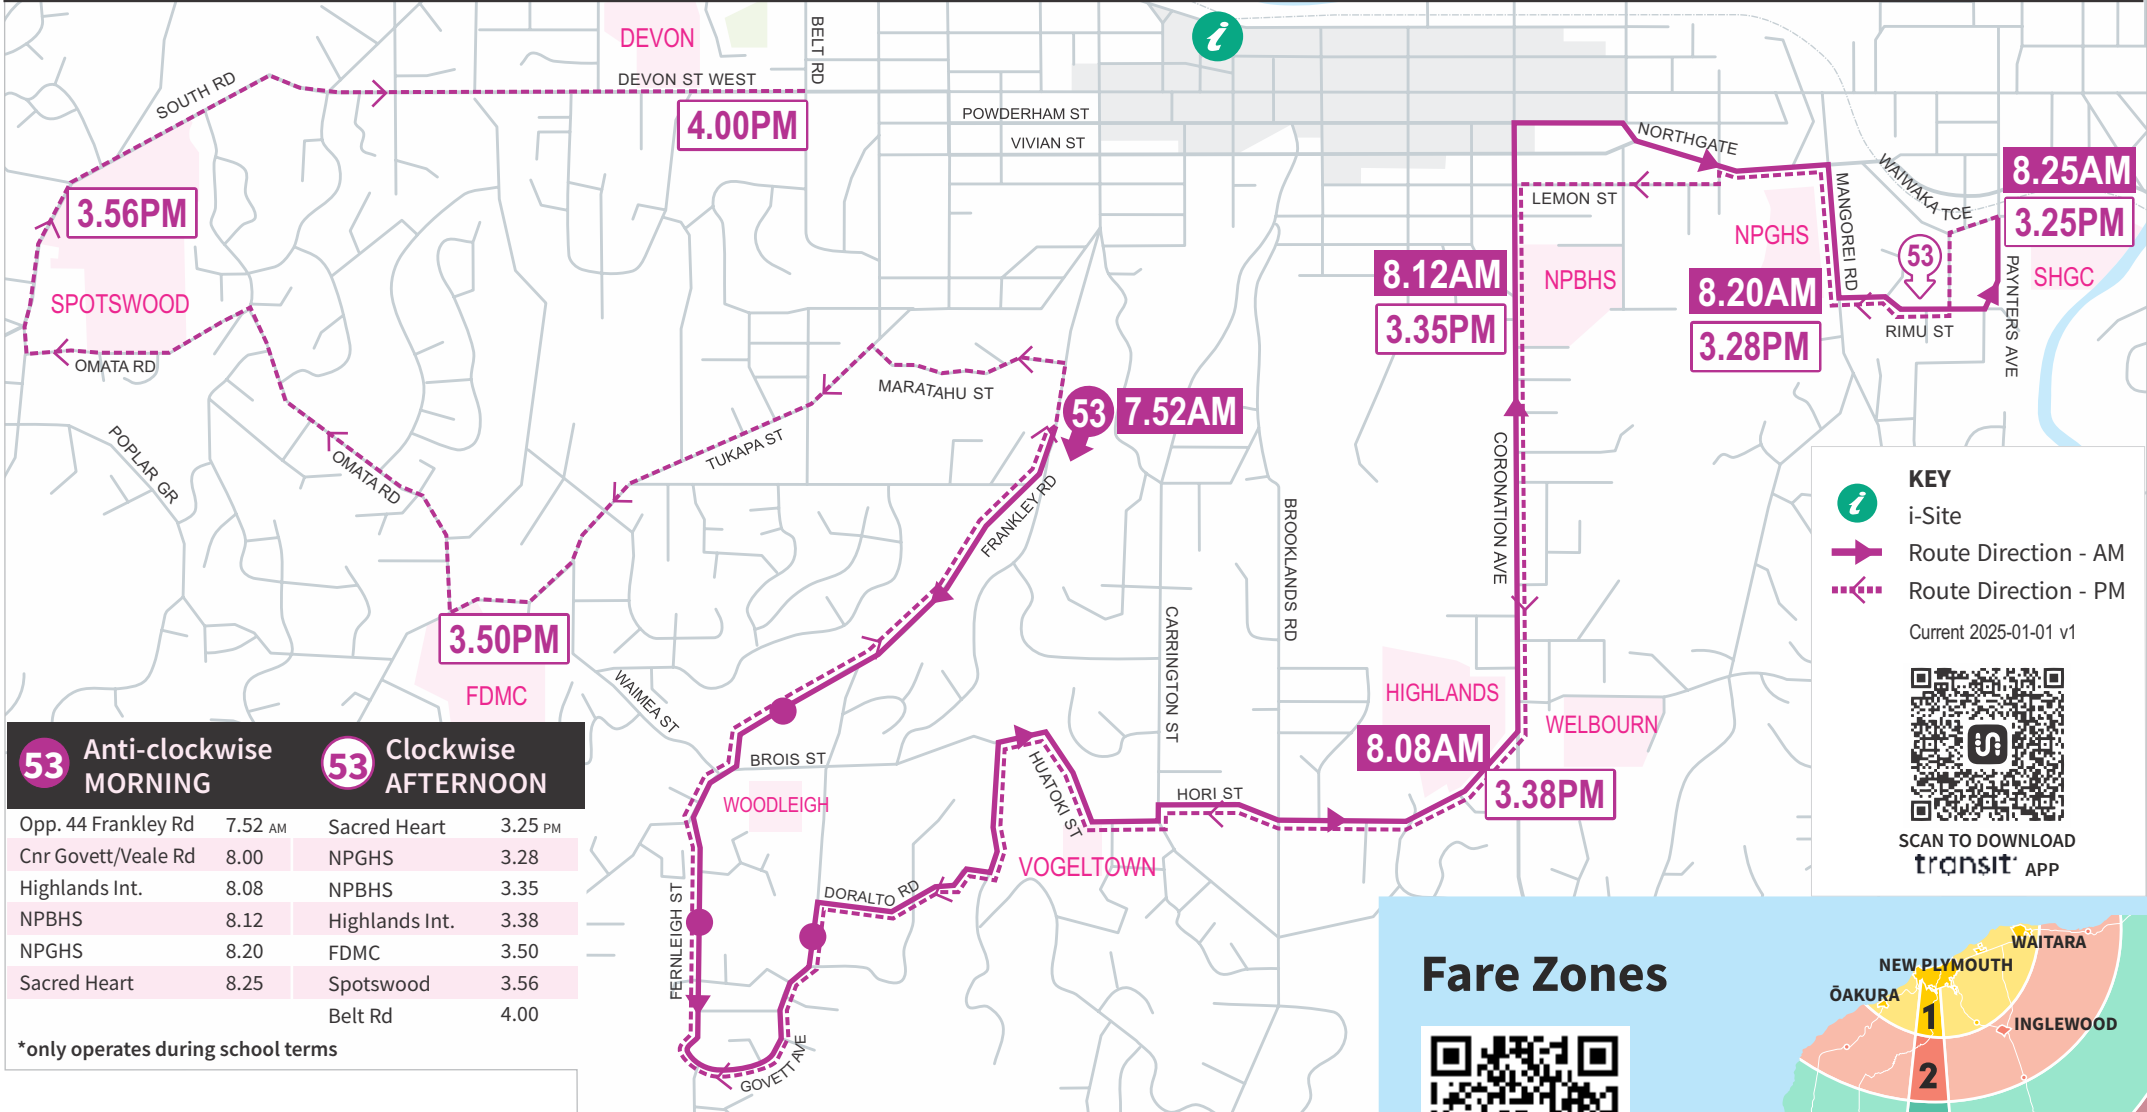

ROUTE 53

SCHOOL SERVICE*

| 53 Anti-clockwise MORNING | | 53 Clockwise AFTERNOON | |
|---------------------------|---------|------------------------|---------|
| Opp. 44 Frankley Rd | 7.52 AM | Sacred Heart | 3.25 PM |
| Cnr Govett/Veale Rd | 8.00 | NPGHS | 3.28 |
| Highlands Int. | 8.08 | NPBHS | 3.35 |
| NPBHS | 8.12 | Highlands Int. | 3.38 |
| NPGHS | 8.20 | FDMC | 3.50 |
| Sacred Heart | 8.25 | Spotswood | 3.56 |
| | | Belt Rd | 4.00 |

*only operates during school terms

KEY

- i-Site
- Route Direction - AM
- Route Direction - PM

Current 2025-01-01 v1

SCAN TO DOWNLOAD transit APP

Fare Zones

Please scan code for up-to-date fares and concessions