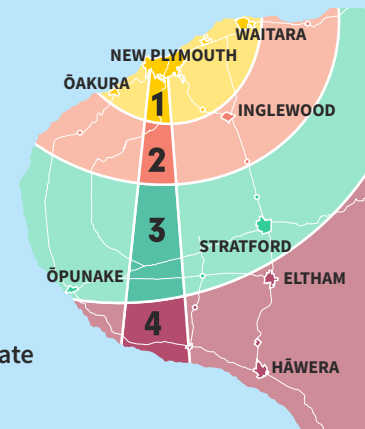

Please scan code for up-to-date fares and concessions

Ph 0800 87 22 87

www.taranakibus.info

TaranakiPublicTransport