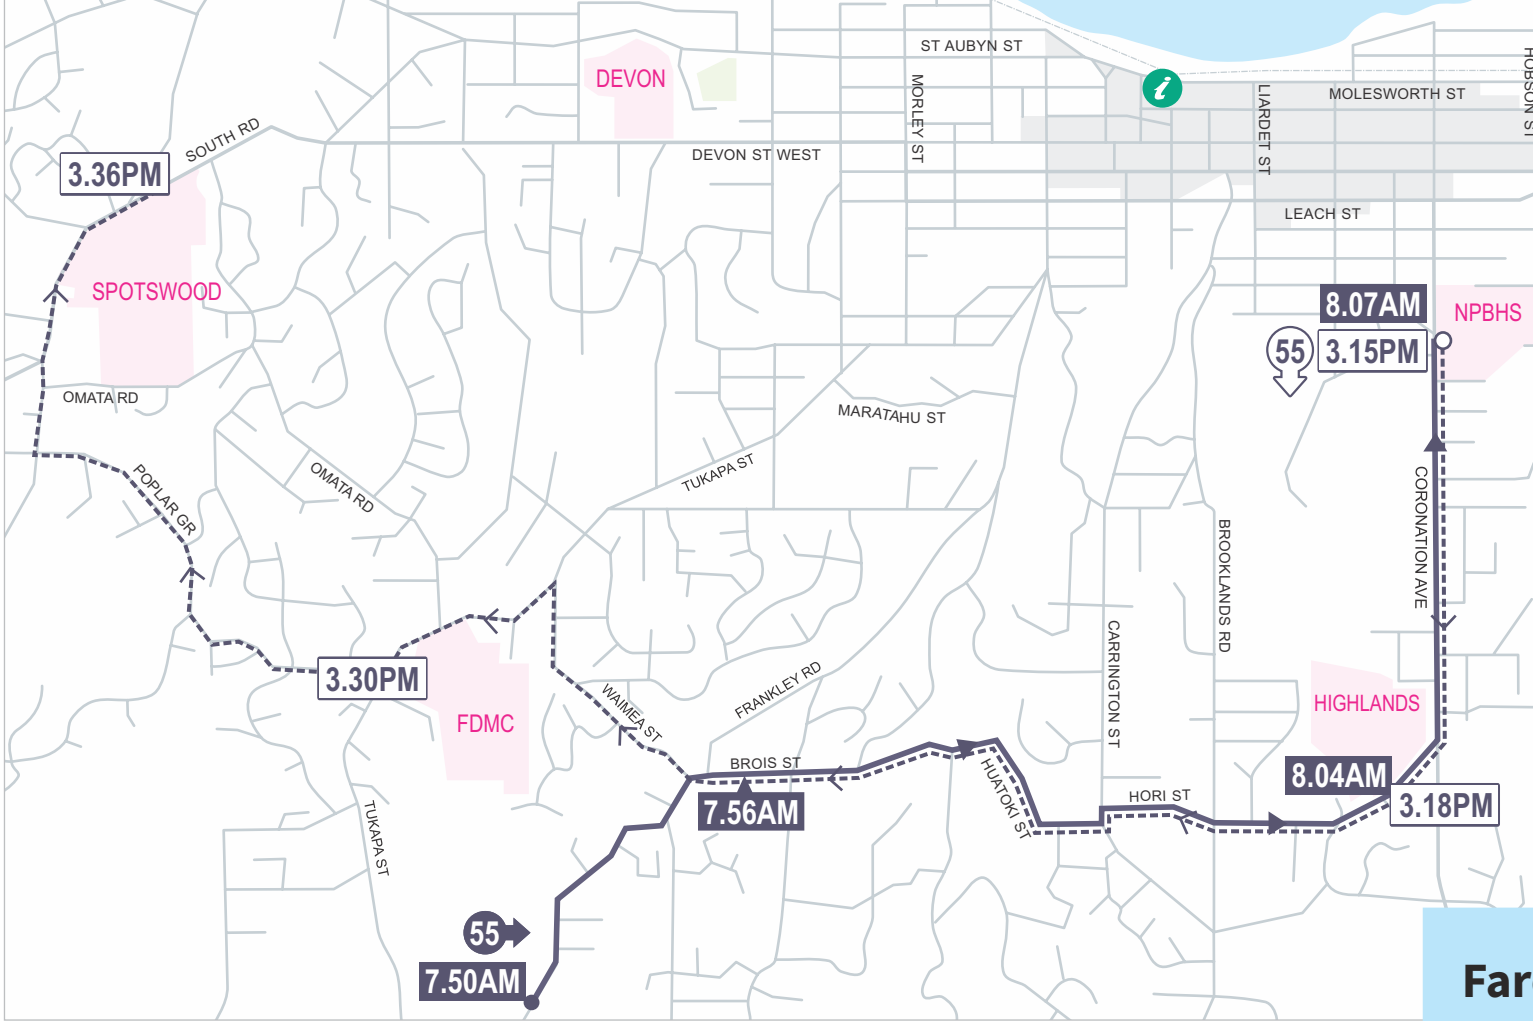

ROUTE 55

SCHOOL SERVICE*

SCAN TO DOWNLOAD
transit APP

- KEY**
- i-Site
 - AM Route - Anticlockwise
 - PM Route - Clockwise
- Current 2025-01-01 v1

55 Anti-clockwise MORNING	55 Clockwise AFTERNOON
Frankley Rd (near 380) 7.50 AM	NPBHS 3.15 PM
Opp. Woodleigh School 7.56	Highlands Int. 3.18
Highlands Int. 8.04	FDMC 3.30
NPBHS 8.07	Spotswood 3.36

*only operates during school terms

Fare Zones

Please scan code for up-to-date fares and concessions

Ph 0800 87 22 87

www.taranakibus.info

TaranakiPublicTransport