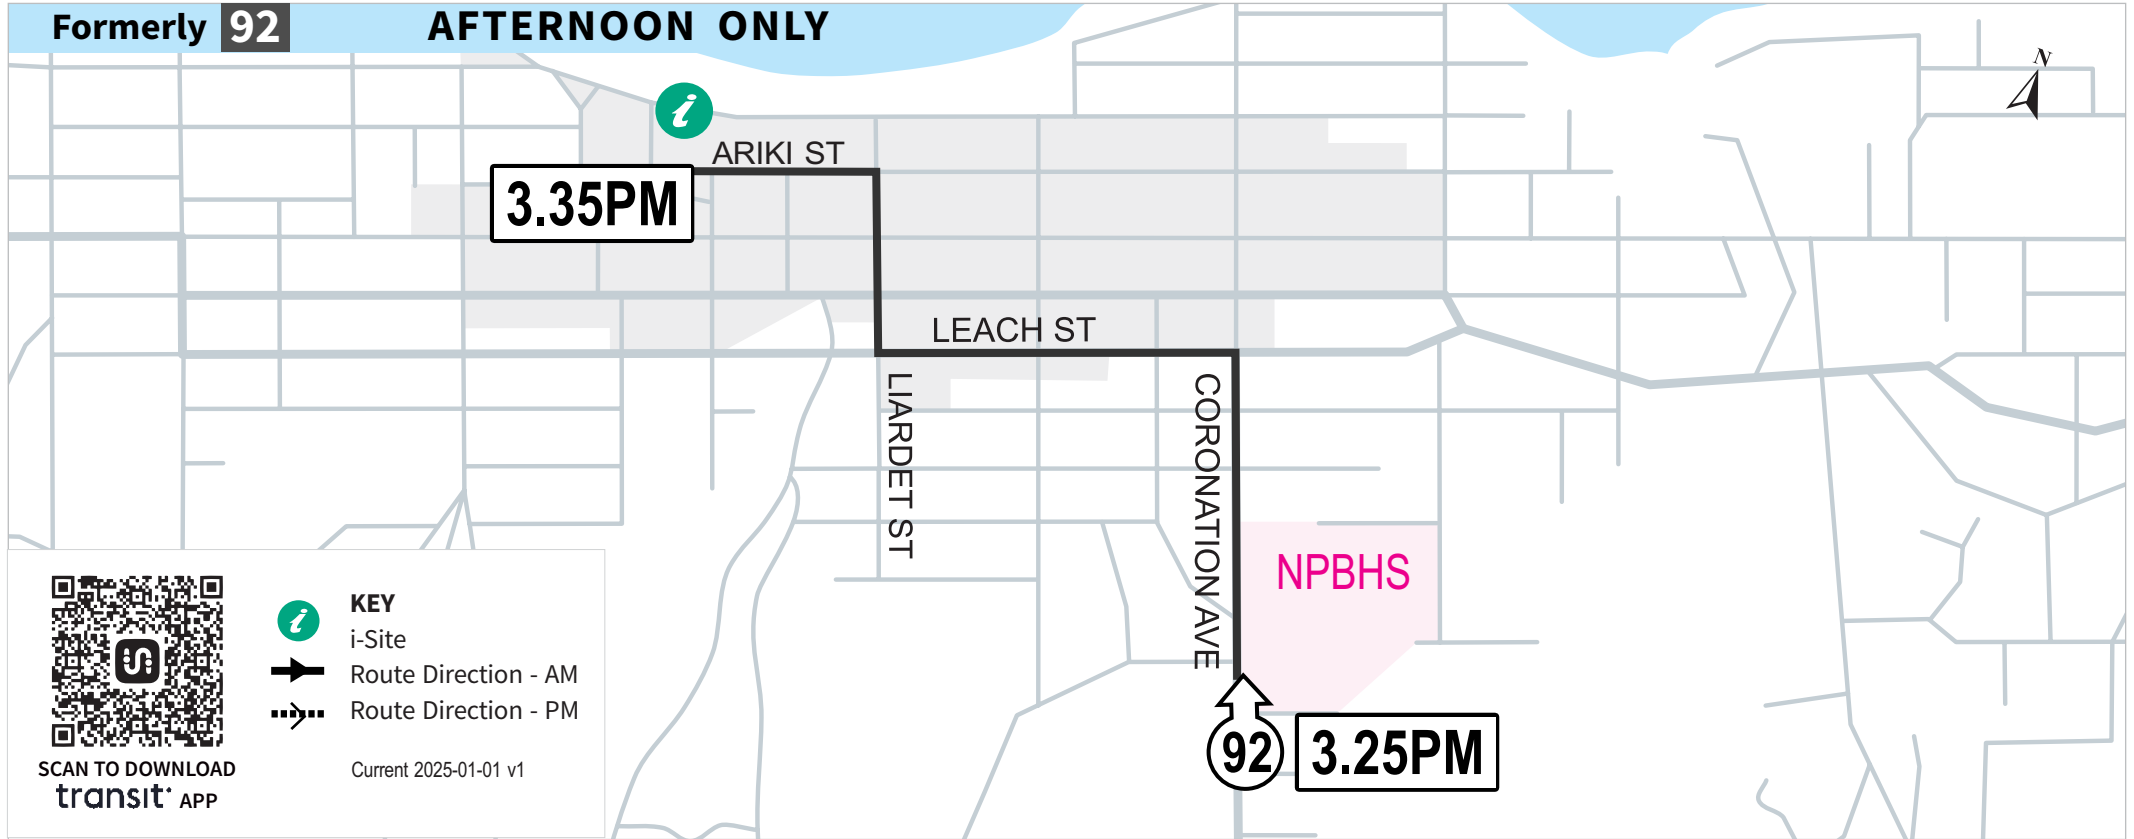

ROUTE 6 EXTENSION - NPBHS to Ariki Street

SCHOOL SERVICE*

Formerly 92

AFTERNOON ONLY

Fare Zones

Please scan code for up-to-date fares and concessions

School and Orbiter routes only operate during the school term.