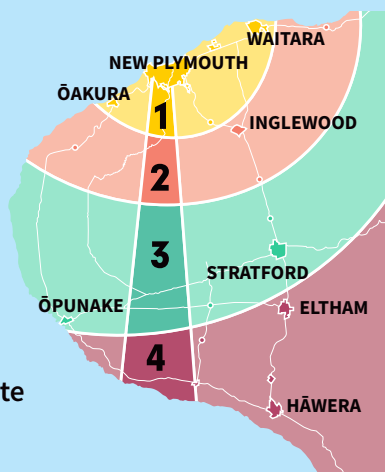

ROUTE 91

NPGHS to Ariki Street (2 buses)

SCHOOL SERVICE*

AFTERNOON ONLY

SCAN TO DOWNLOAD
transit APP

KEY

i-Site

Route Direction - AM

Route Direction - PM

Current 2025-01-01 v1

Fare Zones

Please scan code for up-to-date fares and concessions

School and Orbiter routes only operate during the school term.

Schools only Routes: 91, 92, 93 & 95 run from designated school to Ariki St.