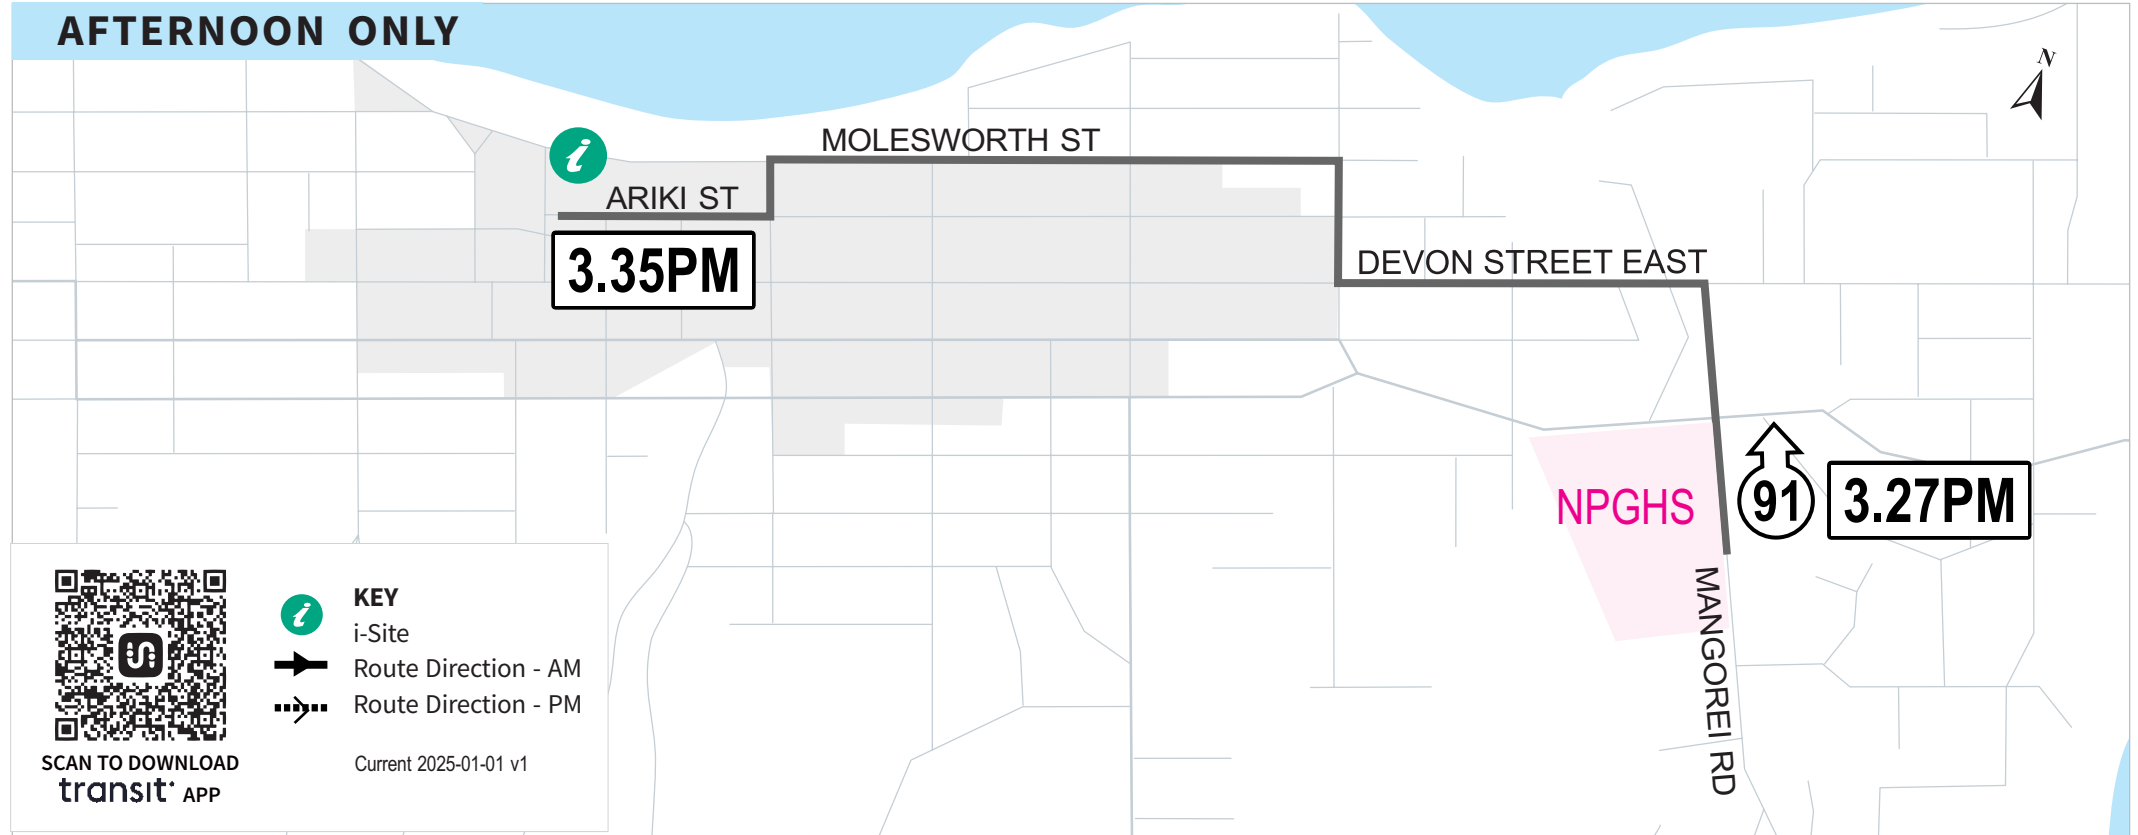

ROUTE 91

NPGHS to Ariki Street (2 buses)

SCHOOL SERVICE*

AFTERNOON ONLY

SCAN TO DOWNLOAD
transit APP

KEY

i-Site

Route Direction - AM

Route Direction - PM

Current 2025-01-01 v1

Fare Zones

Please scan code for up-to-date fares and concessions

School and Orbiter routes only operate during the school term.

Schools only Routes: 91, 92, 93 & 95 run from designated school to Ariki St.