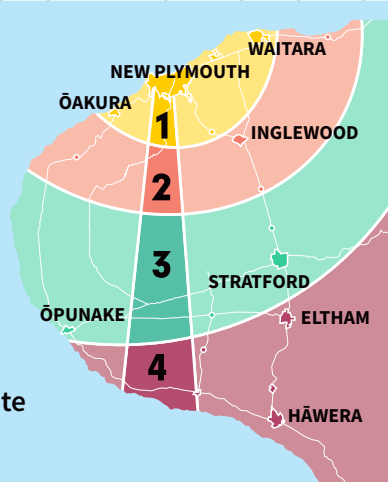

Please scan code for up-to-date fares and concessions

Ph 0800 87 22 87

www.taranakibus.info

TaranakiPublicTransport