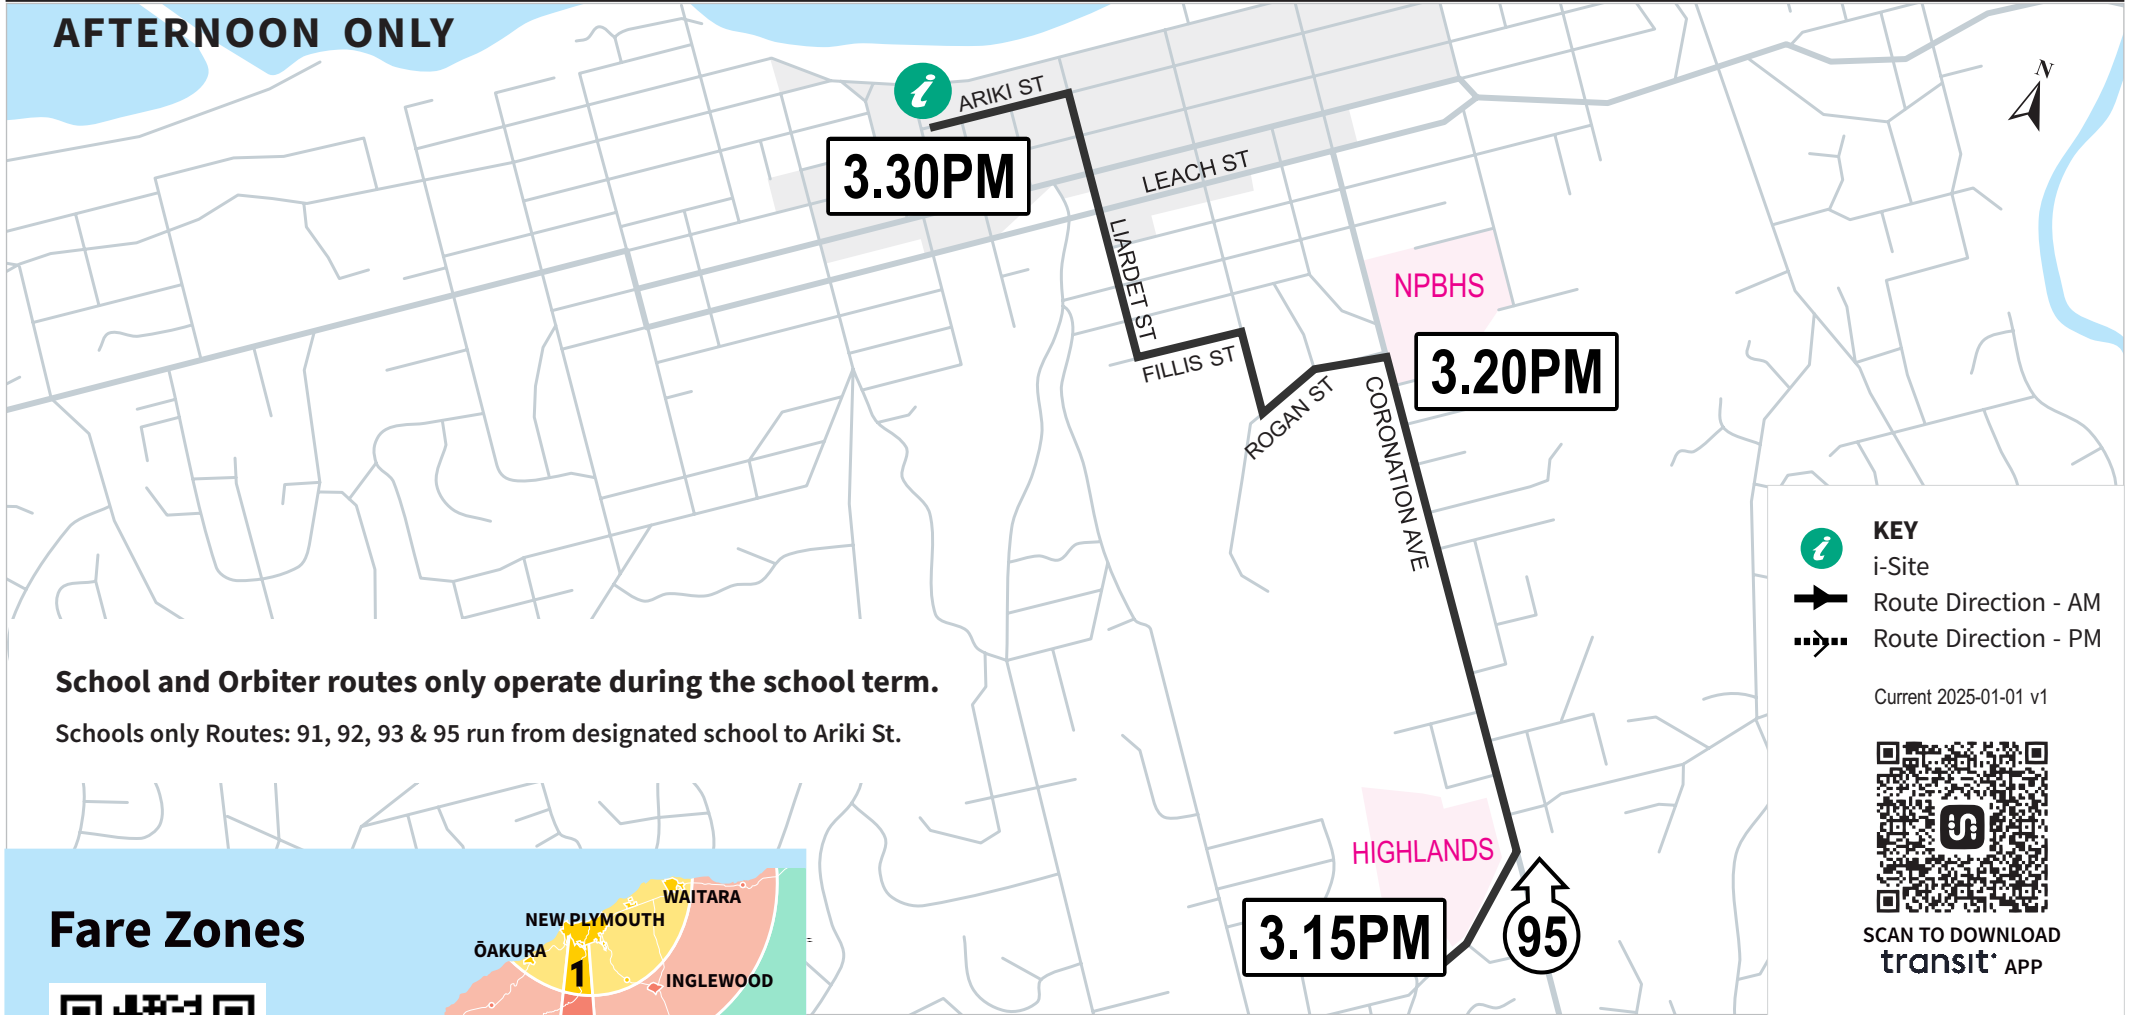

ROUTE 95

Highlands Intermediate to Ariki Street

SCHOOL SERVICE*

AFTERNOON ONLY

School and Orbiter routes only operate during the school term.

Schools only Routes: 91, 92, 93 & 95 run from designated school to Ariki St.

Fare Zones

Please scan code for up-to-date fares and concessions

Ph 0800 87 22 87

www.taranakibus.info

TaranakiPublicTransport