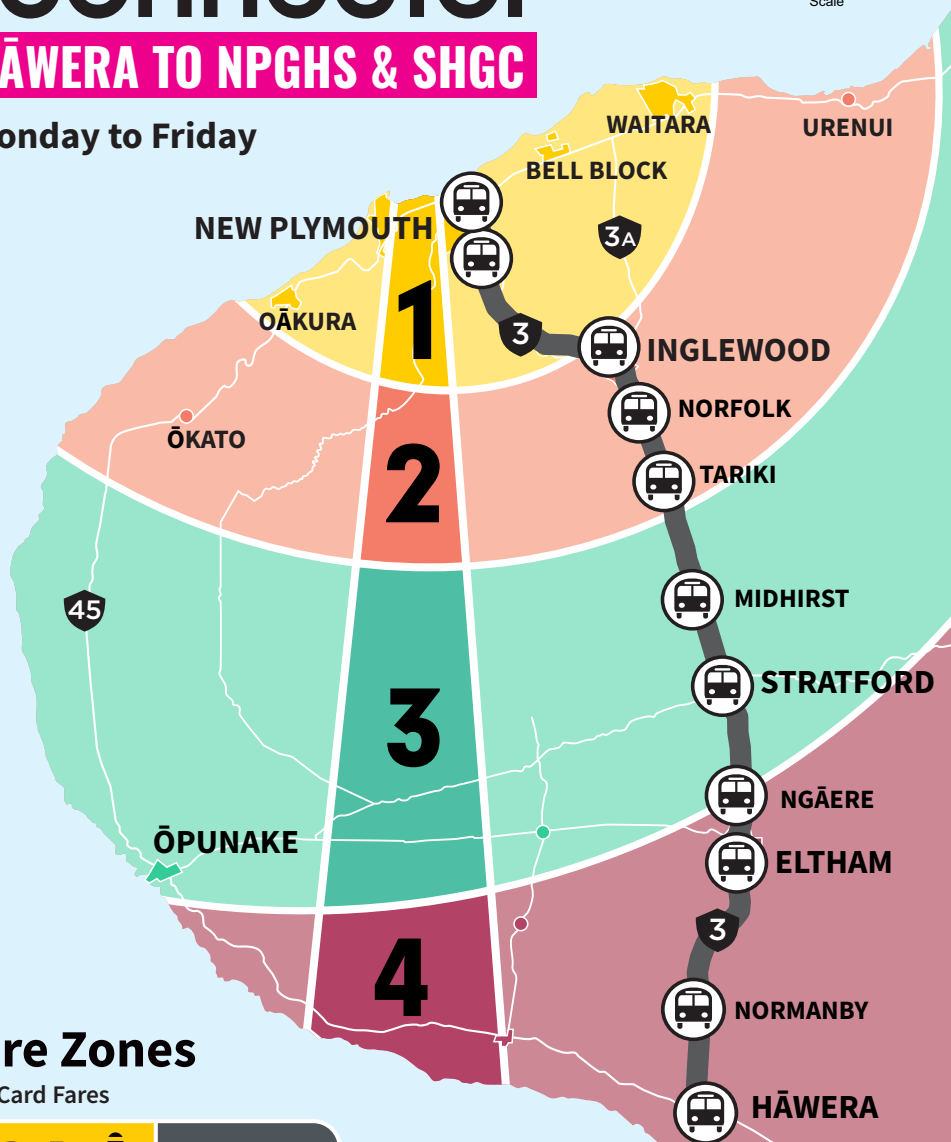

your connector

HĀWERA TO NPGHS & SHGC

Monday to Friday

Fare Zones

Bee Card Fares

\$2 Bee Card
Single zone

+\$1

\$3 Cash
Single zone

Per extra zone

SCAN FOR FARE AND CONCESSION INFORMATION

your connector

HĀWERA TO NPGHS & SHGC

(AM) BUS STOP LOCATION

- 7.00 Hāwera Water Tower (High Street)
- 7.07 Normanby (Rural Direct)
- 7.22 Eltham (Bath St)
- 7.25 Ngaere (opp. Ngaere hall)
- 7.30 Stratford (cnr Miranda & Romeo Sts)
- 7.33 Stratford (opp. Library, Miranda St)
- 7.37 Stratford High School
- 7.42 Midhirst (outside Jamieson Recovery)
- 7.47 Tariki (near Old Mountain Road)
- 7.51 Norfolk Hall
- 7.56 Inglewood (Moa Street)
- 7.58 Inglewood (Purple Dairy)
- 7.59 Inglewood High School
- 8.02 Egmont Village (opp Service Station)
- 8.25 NPGHS (via Mangorei Rd)
- 8.35 SHGC (Paynters Ave)

(PM) BUS STOP LOCATION

- 3.30 SHGC (Paynters Ave)
- 3.35 NPGHS (via Mangorei Rd)
- 3.52 Egmont Village (Service Station)
- 3.55 Inglewood High School
- 3.56 Inglewood (Purple Dairy)
- 3.58 Inglewood (Moa Street)
- 4.02 Norfolk (opposite hall)
- 4.07 Tariki (near Superior Automotive)
- 4.13 Midhirst (opp. Jamiesons)
- 4.18 Stratford High School
- 4.22 Stratford Library (Miranda St)
- 4.24 Stratford (cnr Miranda & Romeo Sts)
- 4.30 Ngaere Hall
- 4.34 Eltham (King Edward St)
- 4.49 Normanby
- 5.07 Hāwera Water Tower (High Street)