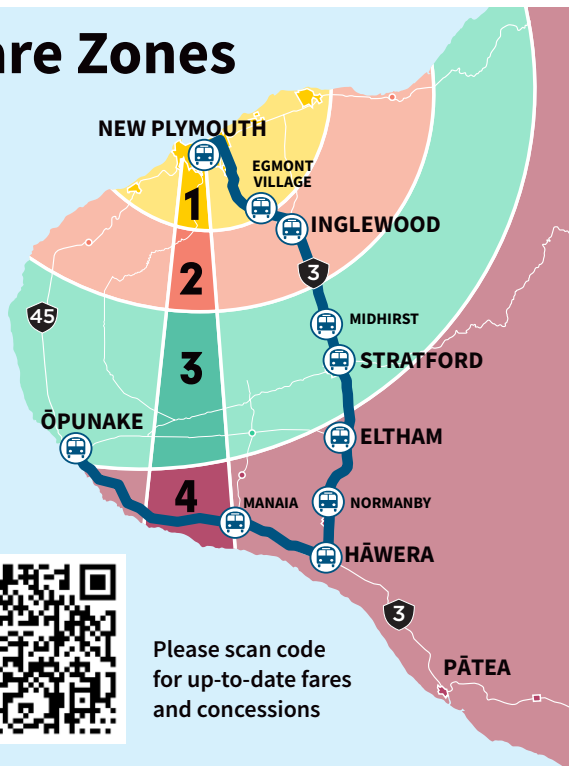

Fare Zones

Please scan code for up-to-date fares and concessions

Concession fares

SuperGold and Community Connect concessions must be applied to your Bee Card before you travel. WITT students are required to show valid ID.

Plan your trip. Track your ride.

The free Transit app makes it easy to ride the bus throughout Taranaki with live bus arrival and trip planning right there in your pocket. Scan code to download the app or visit <https://transitapp.com/> today.

SOUTHBOUND New Plymouth to Hāwera/Ōpunake

BUS STOP LOCATION

← DEPARTURE TIMES →

New Plymouth Taranaki Base Hospital	-	8.00AM	11.00AM	1.45PM	-	4.55PM
New Plymouth Egmont Street	6.00AM	8.10	11.10	1.55	3.50PM	5.10
New Plymouth Liardet Street	6.03	8.13	11.13	1.58	3.54	5.13
New Plymouth Eliot Street (near 75)	6.05	8.14	11.14	2.02	3.56	5.17
New Plymouth WITT (Bell St corner)	6.06	8.16	11.16	2.05	4.00	5.20
Coronation Avenue (near 211)	6.07	8.17	11.17	2.06	4.01	5.21
Egmont Village (Service Station)	6.13	8.23	11.23	2.13	4.06	5.27
Inglewood Purple dairy	6.17	8.27	11.27	2.19	4.10	5.33
Inglewood Moa Street	6.18	8.28	11.28	2.20	4.11	5.35
Midhirst opp. Jamieson Recovery	6.27	8.38	11.38	2.32	4.20	5.45
Stratford Miranda St (near #2)	6.32	8.41	11.41	2.39	4.25	5.51
Stratford Library, Miranda St	6.33	8.42	11.42	2.40	4.28	5.52
Stratford cnr Miranda & Romeo Sts	6.36	8.45	11.45	2.42	4.31	5.55
Eltham King Edward Street	6.45	8.55	11.55	2.53	4.40	6.02
Normanby opp. Rural Direct	6.56	9.06	12.06	3.00	4.51	6.12
Hāwera Water Tower (High St)	7.07	9.15	12.15	3.09	5.03	6.21
Hāwera Hospital (Hunter St)	7.10	9.20	12.20	3.15	5.08	6.26
Manaia South Rd, (opp. Public Pool)	-	-	-	-	-	6.45
Ōpunake Napier Street (opp. TSB)	-	-	-	-	-	7.15