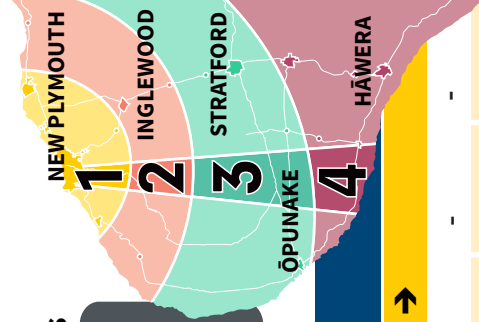

Bookings are essential for TDHB services*

PUBLIC PHONE **0800 26 63 28**

*TDHB clients & visitors: contact your local hospital / medical centre

Connector

HÄWERA – NEW PLYMOUTH RETURN

Taranaki Fare Zones

\$2 Bee+
Single zone

+\$1
Per extra zone

\$3 Cash
Single zone

Bee Card Fares

NORTHBOUND Ōpunake/Hāwera to New Plymouth

BUS STOP LOCATION

← DEPARTURE TIMES →

Ōpunake Napier Street (opp. TSB)	5.50AM	-	-	-	-
Manaia South Road (Public Pool)	6.10	-	-	-	-
Hāwera Hospital (Hunter St)	6.25	7.20AM	9.25AM	12.15PM	3.15PM 5.20PM
Hāwera Water Tower (High St)	6.30	7.25	9.30	12.20	3.20 5.25
Normanby Rural Direct	6.37	7.34	9.37	12.27	3.27 5.34
Eltham Bath Street	6.50	7.47	9.50	12.40	3.40 5.47
Stratford cnr Miranda & Romeo Sts	6.59	7.56	9.59	12.48	3.48 5.56
Stratford opp. Library, Miranda Sts	7.03	8.00	10.03	12.52	3.52 6.00
Stratford Miranda St (near #3)	7.04	8.02	10.04	12.53	3.53 6.02
Midhirst outside Jamieson Recovery	7.07	8.05	10.07	12.55	3.55 6.05
Inglewood Moa Street	7.20	8.18	10.20	1.12	4.12 6.18
Inglewood near purple dairy	7.21	8.19	10.21	1.13	4.13 6.19
Egmont Village (opp Service Station)	7.25	8.24	10.25	1.20	4.20 6.24
Coronation Avenue (near 192)	7.32	8.31	10.32	1.29	4.29 6.31
New Plymouth WITT (opp. NPBHS)	7.33	8.32	10.33	1.30	4.30 6.32
New Plymouth Eliot Street (near 76)	7.35	8.33	10.35	1.31	4.31 6.33
New Plymouth Liardet St	7.40	8.39	10.40	1.35	4.35 6.39
New Plymouth Egmont St	7.43	8.45	10.43	1.38	4.38 6.45
New Plymouth Taranaki Base Hospital	7.50	-	10.50	1.45	4.45 -