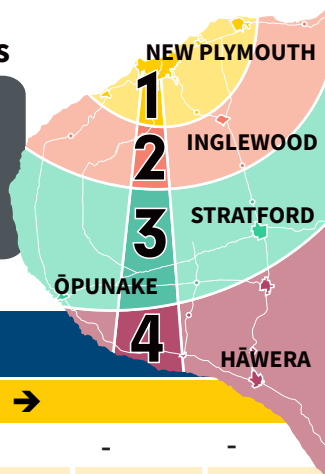

Connector

HĀWERA – NEW PLYMOUTH RETURN

Taranaki Fare Zones

\$2 Bee⁺ Single zone
+\$1 Per extra zone

\$3 Cash Single zone

Bee Card Fares

NORTHBOUND Ōpunake/Hāwera to New Plymouth

BUS STOP LOCATION	← DEPARTURE TIMES →					
Ōpunake Napier Street (opp. TSB)	5.50AM	-	-	-	-	-
Manaia South Road (Public Pool)	6.10	-	-	-	-	-
Hāwera Hospital (Hunter St)	6.25	7.20AM	9.25AM	12.15PM	3.15PM	5.20PM
Hāwera Water Tower (High St)	6.30	7.25	9.30	12.20	3.20	5.25
Normanby Rural Direct	6.37	7.34	9.37	12.27	3.27	5.34
Eltham Bath Street	6.50	7.47	9.50	12.40	3.40	5.47
Stratford cnr Miranda & Romeo Sts	6.59	7.56	9.59	12.48	3.48	5.56
Stratford opp. Library, Miranda Sts	7.03	8.00	10.03	12.52	3.52	6.00
Stratford Miranda St (near #3)	7.04	8.02	10.04	12.53	3.53	6.02
Midhirst outside Jamieson Recovery	7.07	8.05	10.07	12.55	3.55	6.05
Inglewood Moa Street	7.20	8.18	10.20	1.12	4.12	6.18
Inglewood near purple dairy	7.21	8.19	10.21	1.13	4.13	6.19
Egmont Village (opp Service Station)	7.25	8.24	10.25	1.20	4.20	6.24
Coronation Avenue (near 192)	7.32	8.31	10.32	1.29	4.29	6.31
New Plymouth WITT (opp. NPBHS)	7.33	8.32	10.33	1.30	4.30	6.32
New Plymouth Eliot Street (near 76)	7.35	8.33	10.35	1.31	4.31	6.33
New Plymouth Liardet St	7.40	8.39	10.40	1.35	4.35	6.39
New Plymouth Egmont St	7.43	8.45	10.43	1.38	4.38	6.45
New Plymouth Taranaki Base Hospital	7.50	-	10.50	1.45	4.45	-