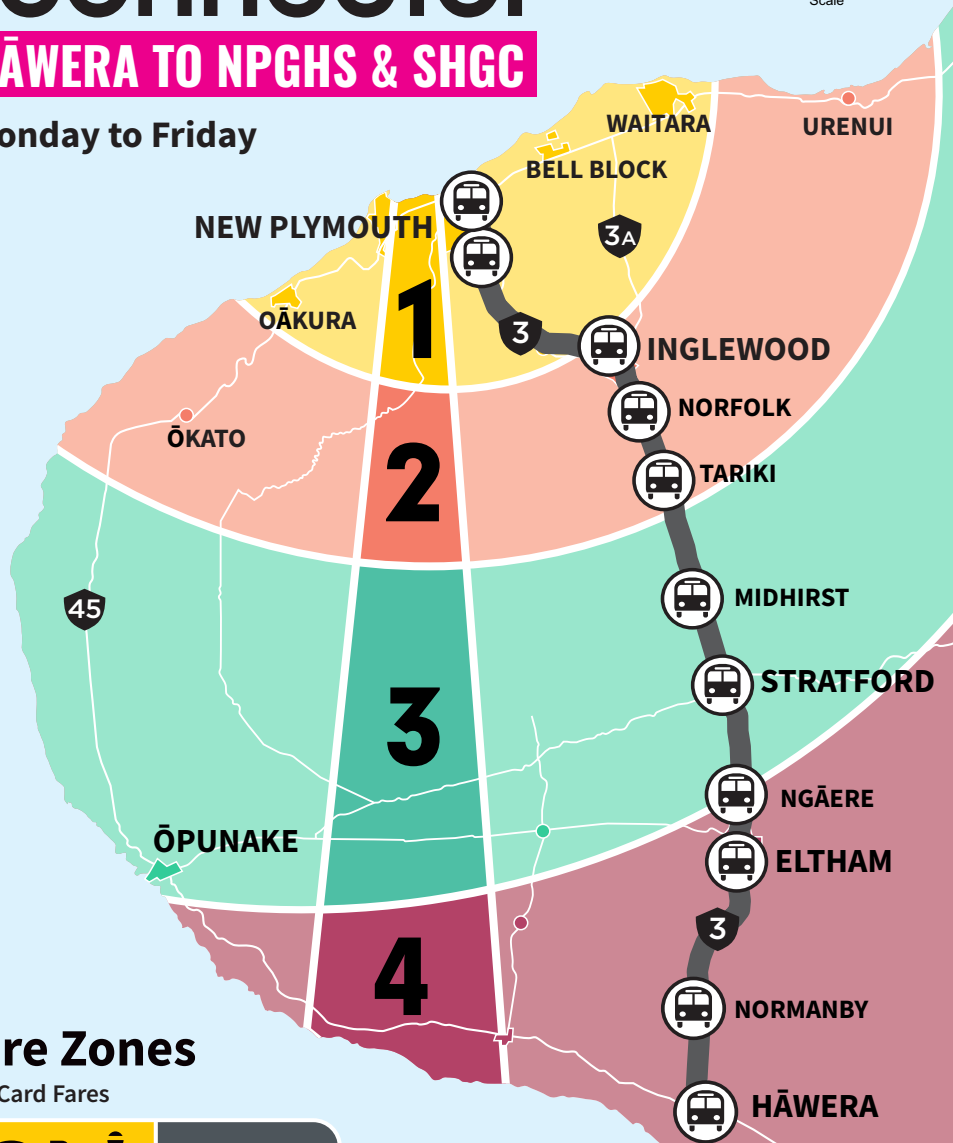

your connector

HĀWERA TO NPGHS & SHGC

Monday to Friday

Fare Zones

Bee Card Fares

$2 Bee Card
Single zone

+$1

Per extra zone

SCAN FOR FARE AND CONCESSION INFORMATION