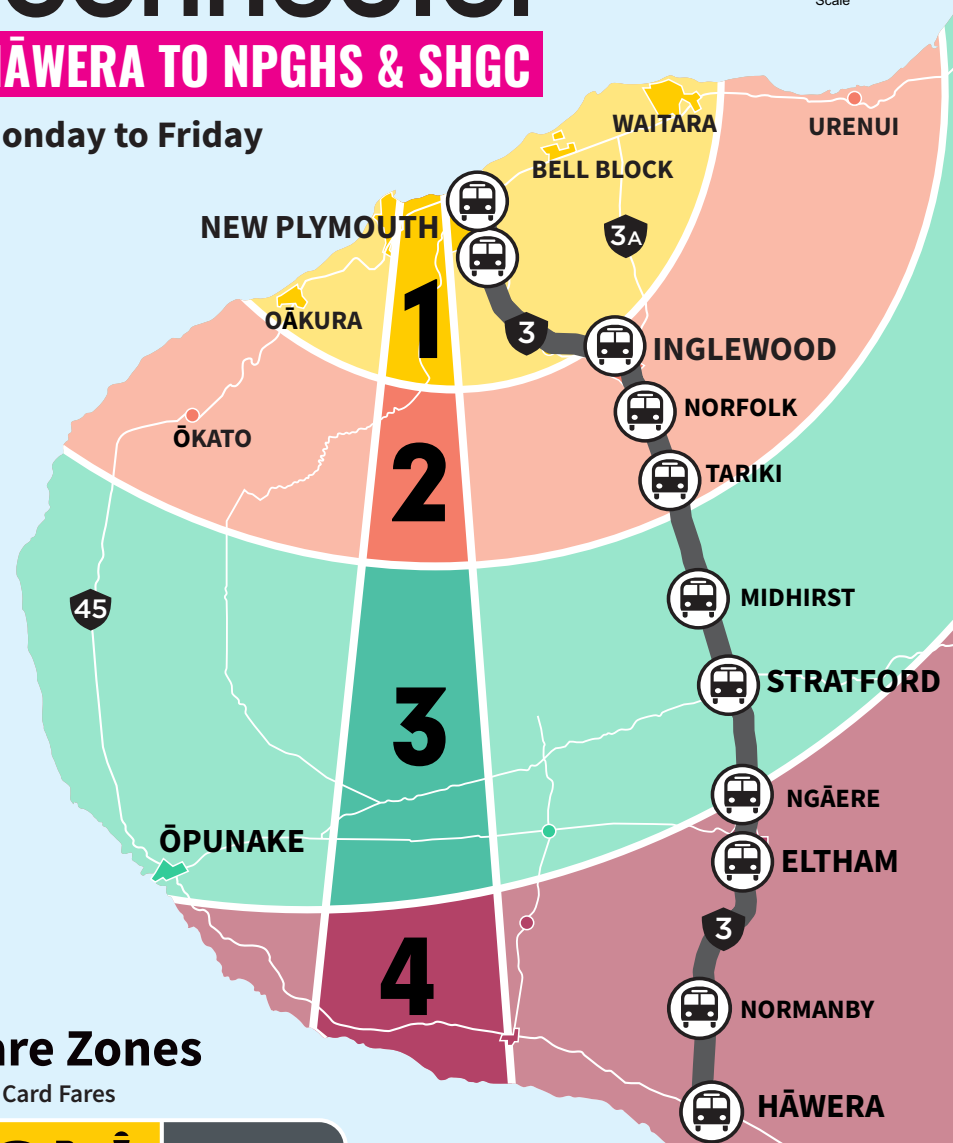

your connector

HĀWERA TO NPGHS & SHGC

Monday to Friday

Fare Zones

Bee Card Fares

$2 Bee Card
Single zone

+$1

Per extra zone

SCAN FOR FARE AND CONCESSION INFORMATION