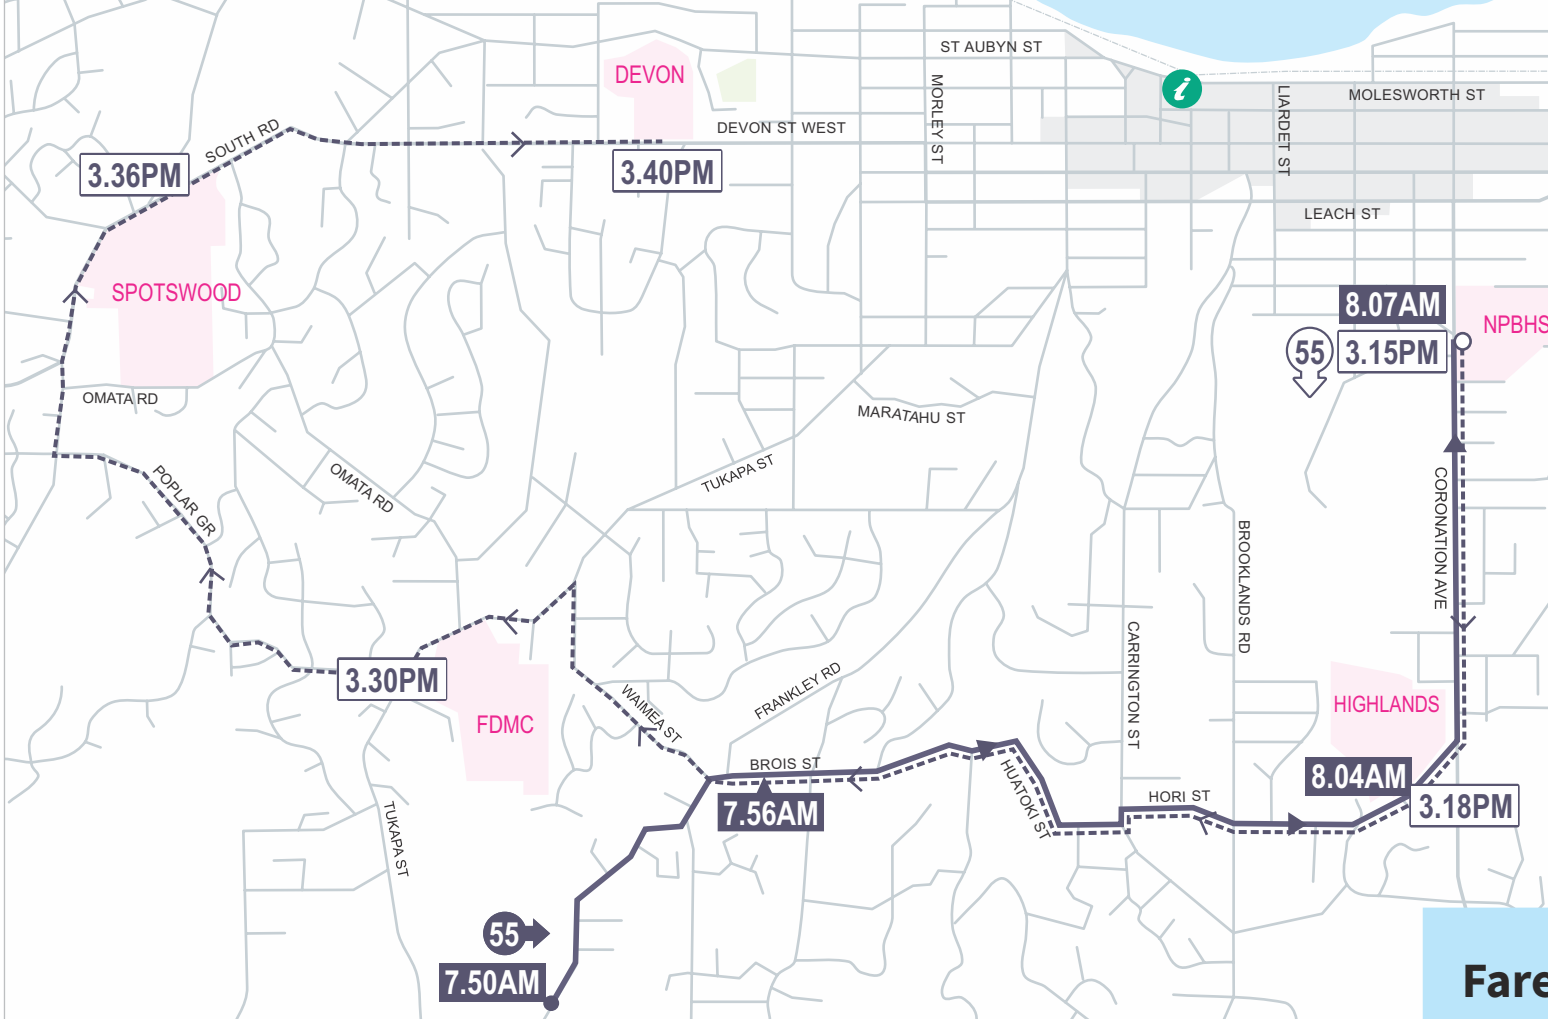

# ROUTE 55

# SCHOOL SERVICE\*

- KEY**
- i-Site
  - AM Route - Anticlockwise
  - PM Route - Clockwise

Current March 2024

55	Anti-clockwise MORNING	55	Clockwise AFTERNOON
	Frankley Rd (near 380) 7.50 AM		NPBHS 3.15 PM
	Opp. Woodleigh School 7.56		Highlands Int. 3.18
	Highlands Int. 8.04		FDMC 3.30
	NPBHS 8.07		Spotswood 3.36
			Devon Int. 3.40

## Fare Zones

Please scan code for up-to-date fares and concessions

Ph 0800 87 22 87

[www.taranakibus.info](http://www.taranakibus.info)

TaranakiPublicTransport