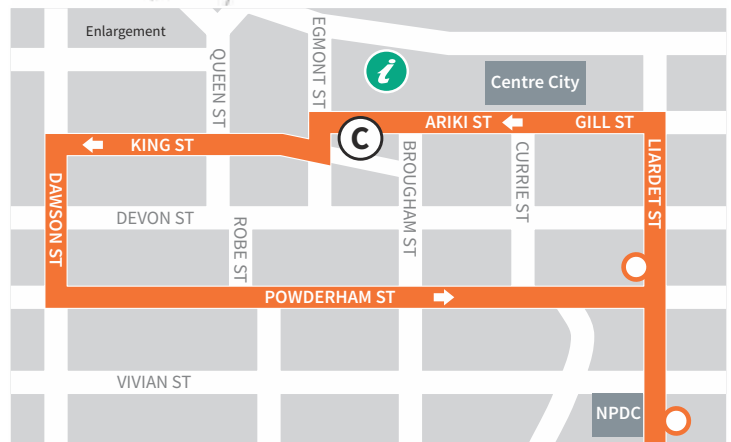

ROUTE 6 Vogeltown/Brooklands

MONDAY TO FRIDAY

Route 6 extension – NPBHS to Ariki Street

KEY

- Bus stop shelter
- Bus stop
- i-Site Puke Ariki
- Centre City

EFFECTIVE 2025-01-01

Depart Ariki St	Carrington Huatoki	Huatoki St	St Pius Brooklands	Liardet St	Arrive Ariki St
(C)	1	2	3	4	(C)
	7.10 AM	7.15 AM	7.18 AM	7.24 AM	7.30 AM
7.30 AM	7.37	7.42	7.45	7.51	8.00
*8.10	8.17	8.25	8.28	8.34	8.43
9.00	9.07	9.12	9.15	9.21	9.30
10.05	10.12	10.17	10.20	10.26	10.35
11.15	11.22	11.27	11.30	11.36	11.40
12.25 PM	12.32 PM	12.37 PM	12.40 PM	12.46 PM	12.50 PM
1.35	1.42	1.47	1.50	1.56	2.05
*2.55	3.02	3.07	3.10	3.30	3.35
3.40	3.47	3.52	3.55	4.01	4.10
4.20	4.27	4.32	4.35	4.41	4.50
5.10	5.17	5.22	5.25	5.31	5.38
5.50	5.57	6.02	6.05	6.11	6.20
6.20	service runs from Ariki St until last passenger disembarks (drop off service only)				

* - - - Morning route extension during school terms only
* - - - Outbound route extends to NPBHS during school terms

Fare Zones

SCAN TO VIEW CURRENT FARES INFORMATION

BUS BETTER WITH

Citylink is operated by Tranzit Coachlines with the support of the Taranaki Regional Council