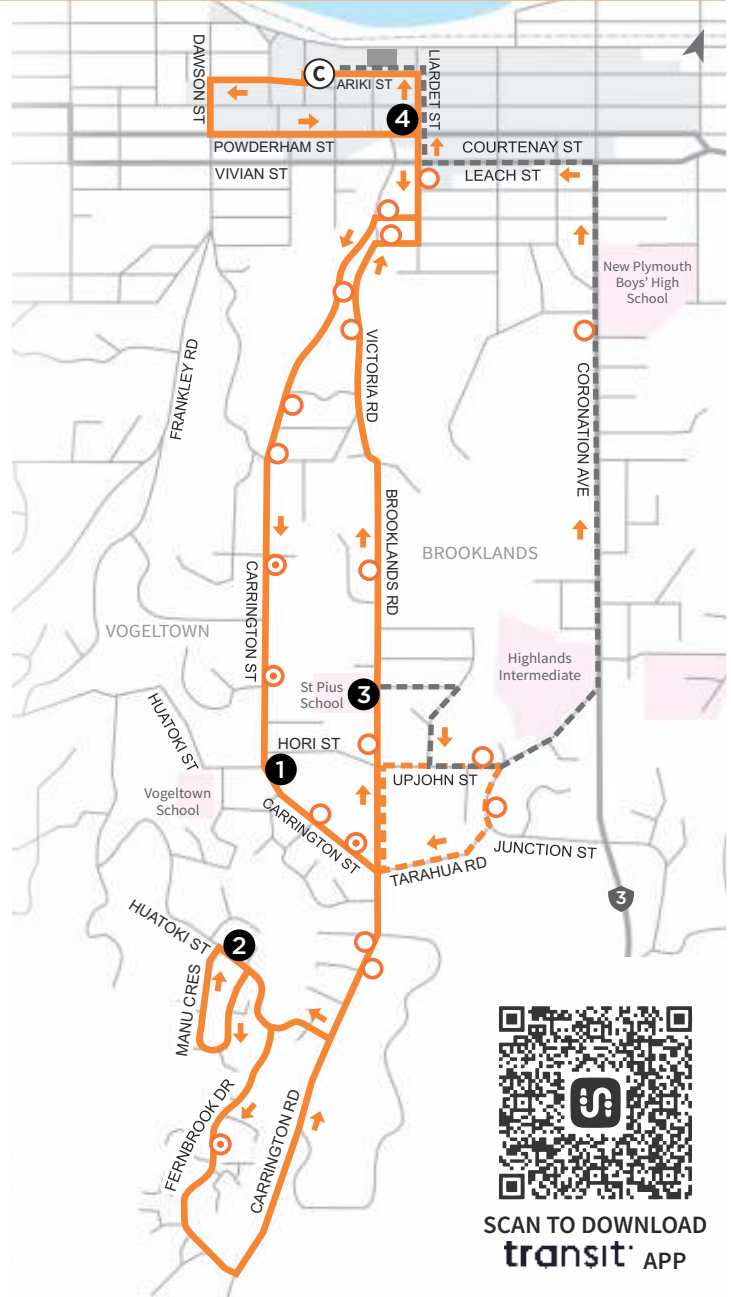

ROUTE 6 Vogeltown/Brooklands

MONDAY TO FRIDAY

Route 6 extension – NPBHS to Ariki Street

KEY

- Bus stop shelter
- Bus stop
- i-Site Puke Ariki
- Centre City

EFFECTIVE 2025-01-01

Depart Ariki St	Carrington Huatoki	Huatoki St	St Pius Brooklands	Liardet St	Arrive Ariki St
(C)	1	2	3	4	(C)
	7.10 AM	7.15 AM	7.18 AM	7.24 AM	7.30 AM
7.30 AM	7.37	7.42	7.45	7.51	8.00
*8.10	8.17	8.25	8.28	8.34	8.43
9.00	9.07	9.12	9.15	9.21	9.30
10.05	10.12	10.17	10.20	10.26	10.35
11.15	11.22	11.27	11.30	11.36	11.40
12.25 PM	12.32 PM	12.37 PM	12.40 PM	12.46 PM	12.50 PM
1.35	1.42	1.47	1.50	1.56	2.05
*2.55	3.02	3.07	3.10	3.30	3.35
3.40	3.47	3.52	3.55	4.01	4.10
4.20	4.27	4.32	4.35	4.41	4.50
5.10	5.17	5.22	5.25	5.31	5.38
5.50	5.57	6.02	6.05	6.11	6.20
6.20	service runs from Ariki St until last passenger disembarks (drop off service only)				

* - - - Morning route extension during school terms only
* - - - Outbound route extends to NPBHS during school terms

Fare Zones

SCAN TO VIEW CURRENT FARES INFORMATION

BUS BETTER WITH

Citylink is operated by Tranzit Coachlines with the support of the Taranaki Regional Council