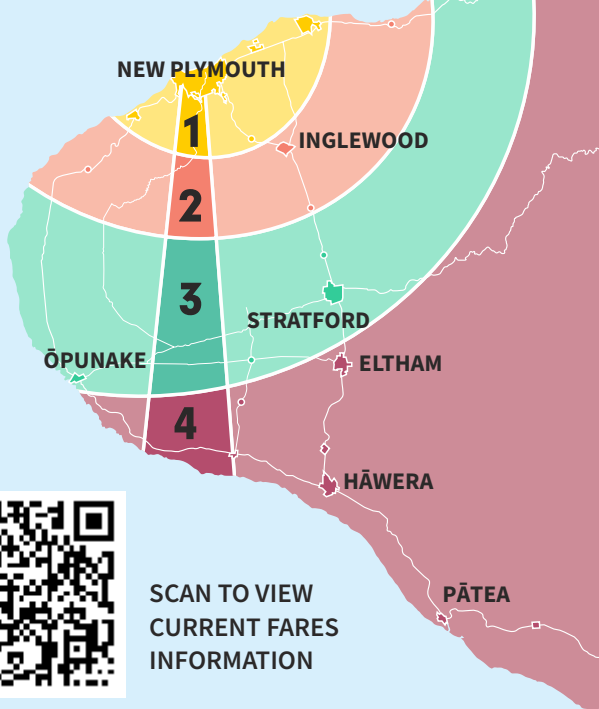

ROUTE 6 Vogeltown/Brooklands

MONDAY TO FRIDAY

Route 6 extension – NPBHS to Ariki Street

KEY

- Bus stop shelter
- Bus stop
- i-Site Puke Ariki
- Centre City

EFFECTIVE 2025-01-01

Depart Ariki St	Carrington Huatoki	Huatoki St	St Pius Brooklands	Liardet St	Arrive Ariki St
(C)	1	2	3	4	(C)
	7.10 AM	7.15 AM	7.18 AM	7.24 AM	7.30 AM
7.30 AM	7.37	7.42	7.45	7.51	8.00
*8.10	8.17	8.25	8.28	8.34	8.43
9.00	9.07	9.12	9.15	9.21	9.30
10.05	10.12	10.17	10.20	10.26	10.35
11.15	11.22	11.27	11.30	11.36	11.40
12.25 PM	12.32 PM	12.37 PM	12.40 PM	12.46 PM	12.50 PM
1.35	1.42	1.47	1.50	1.56	2.05
*2.55	3.02	3.07	3.10	3.30	3.35
3.40	3.47	3.52	3.55	4.01	4.10
4.20	4.27	4.32	4.35	4.41	4.50
5.10	5.17	5.22	5.25	5.31	5.38
5.50	5.57	6.02	6.05	6.11	6.20
6.20	service runs from Ariki St until last passenger disembarks (drop off service only)				

* - - - Morning route extension during school terms only
* - - - Outbound route extends to NPBHS during school terms

Fare Zones

SCAN TO VIEW CURRENT FARES INFORMATION

BUS BETTER WITH

Citylink is operated by Tranzit Coachlines with the support of the Taranaki Regional Council