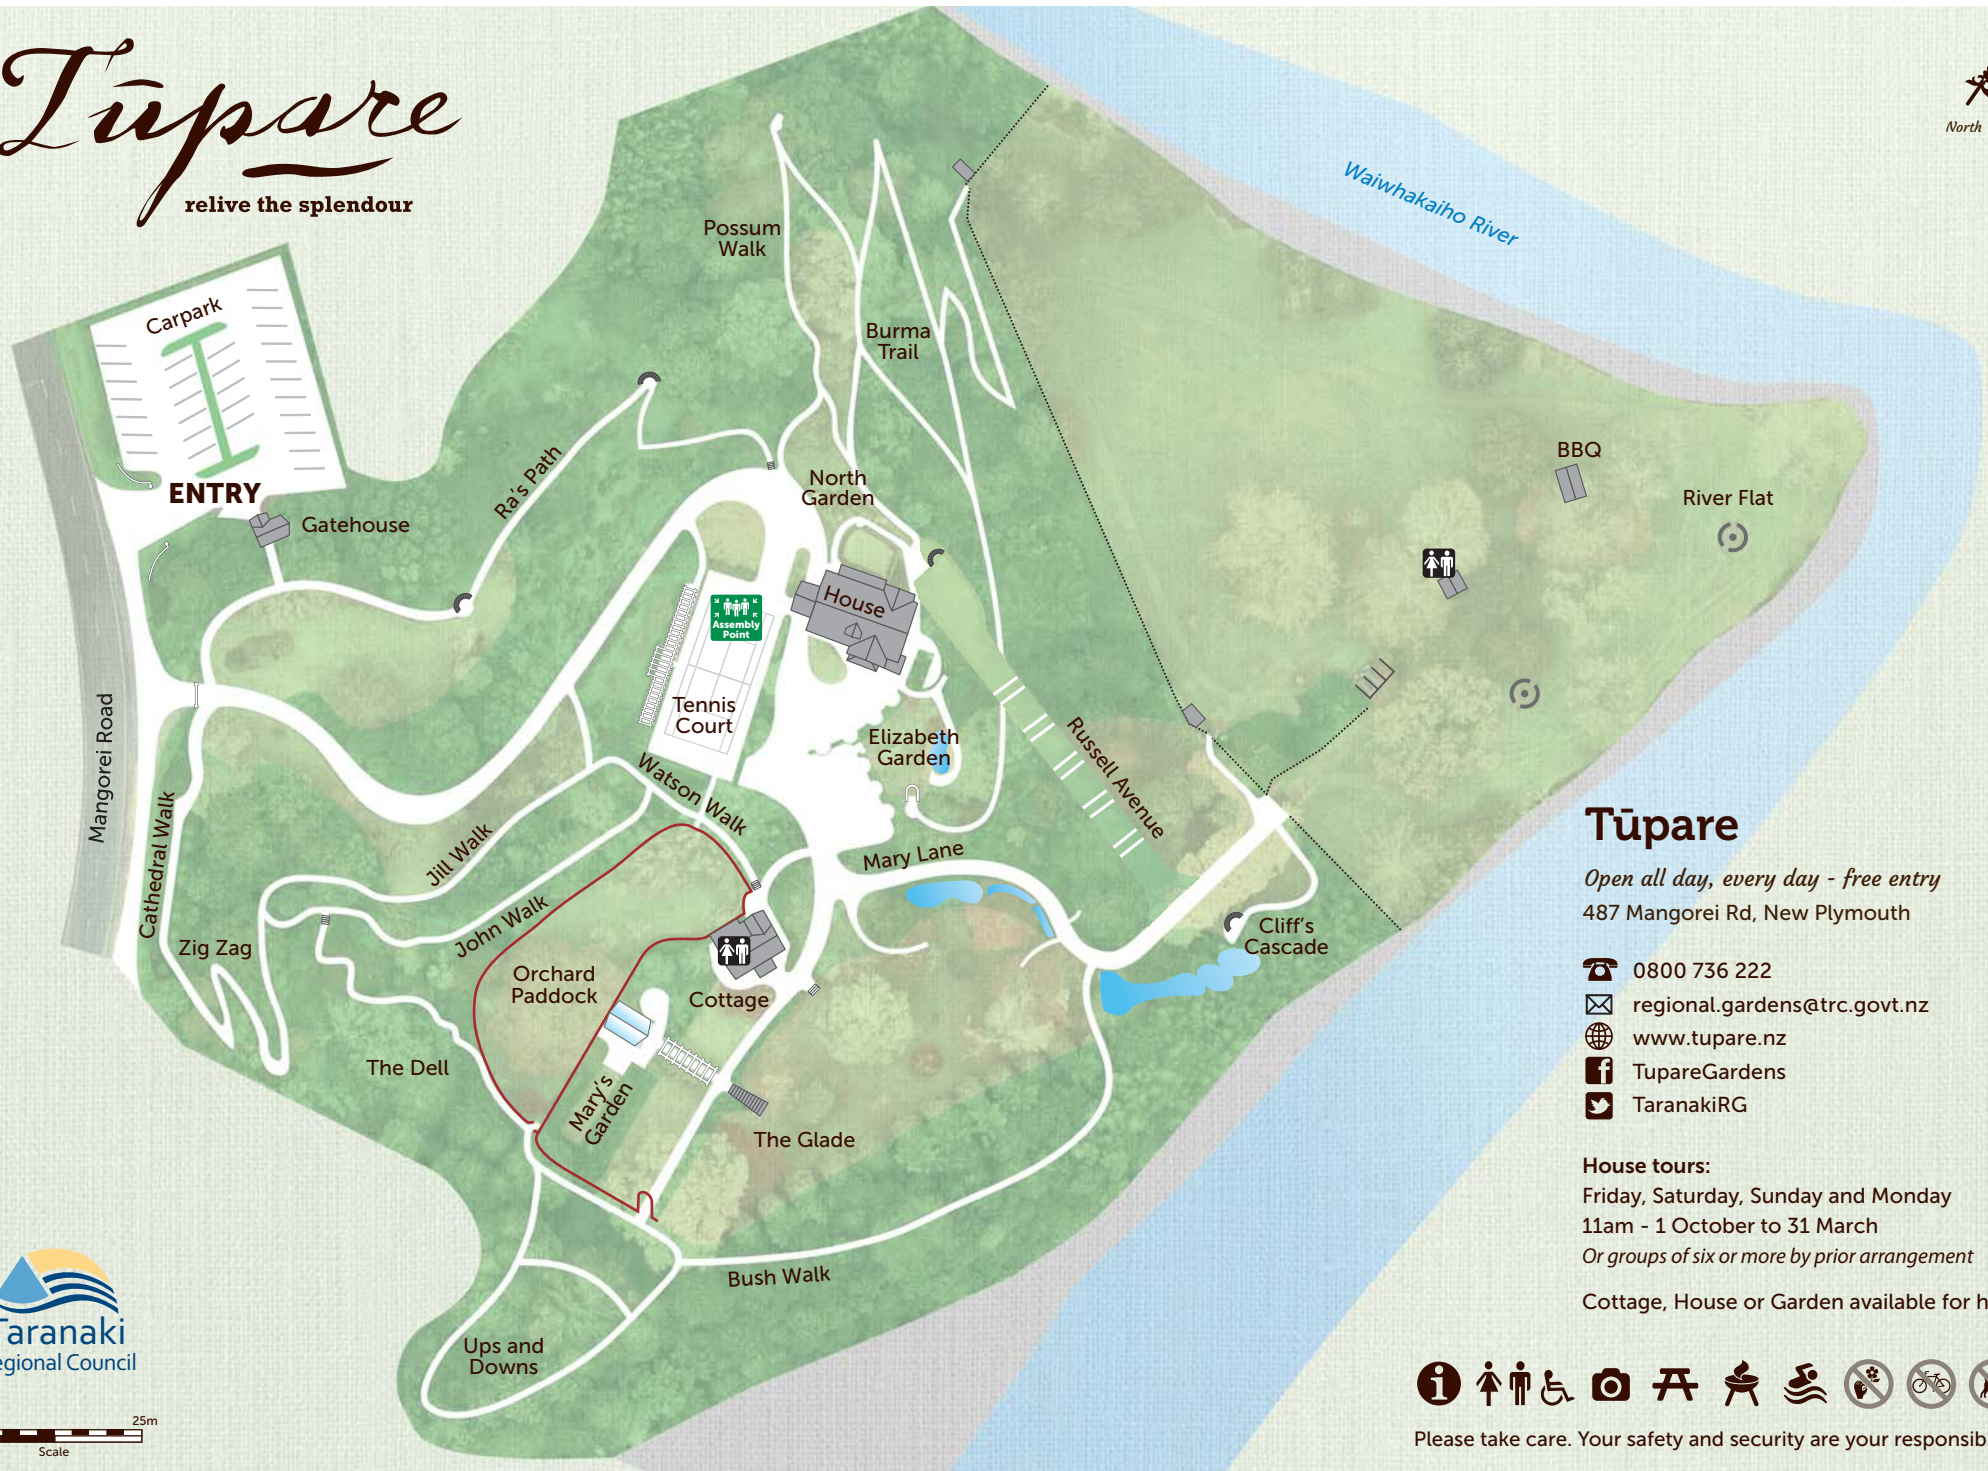

# Tūpare

relive the splendour

## Tūpare

Open all day, every day - free entry  
 487 Mangorei Rd, New Plymouth

-  0800 736 222
-  regional.gardens@trc.govt.nz
-  www.tupare.nz
-  TupareGardens
-  TaranakiRG

**House tours:**  
 Friday, Saturday, Sunday and Monday  
 11am - 1 October to 31 March  
 Or groups of six or more by prior arrangement