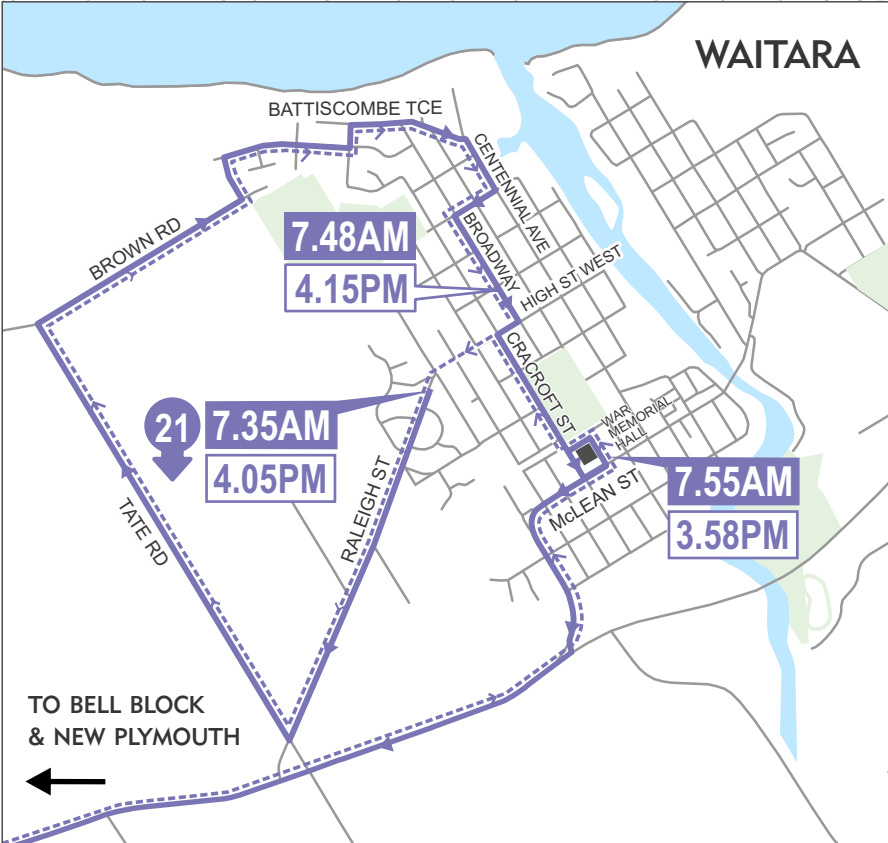

ROUTE

21

Waitara to Spotswood College

SCHOOL SERVICE*

- KEY**
- i-Site
 - Route Direction - AM
 - Route Direction - PM
- Current March 2023

ROUTE 21 Waitara to Spotswood

Raleigh St (opp dairy)	7.35AM	Spotswood College	3.17PM
Raleigh St (old shop)	7.37	Devon Int.	3.20
Cnr Broadway/High St	7.48	St John Bosco & SHGC	3.30
War Memorial Hall	7.55	War Memorial Hall	3.58
St John Bosco & SHGC	8.15	Cnr Broadway/High St	4.01
Devon Int.	8.27	Raleigh St (old shop)	4.05
Spotswood College	8.35	Raleigh St (opp dairy)	4.15

*only operates during school terms

Fare Zones

Bee Card Fares

Adult /Child (5-18)

\$2 Bee Card Single zone

\$3 Cash Single zone

+\$1 Per extra zone

FREE Travel for children under 5 years (any time), and WITT students (ID must be presented).