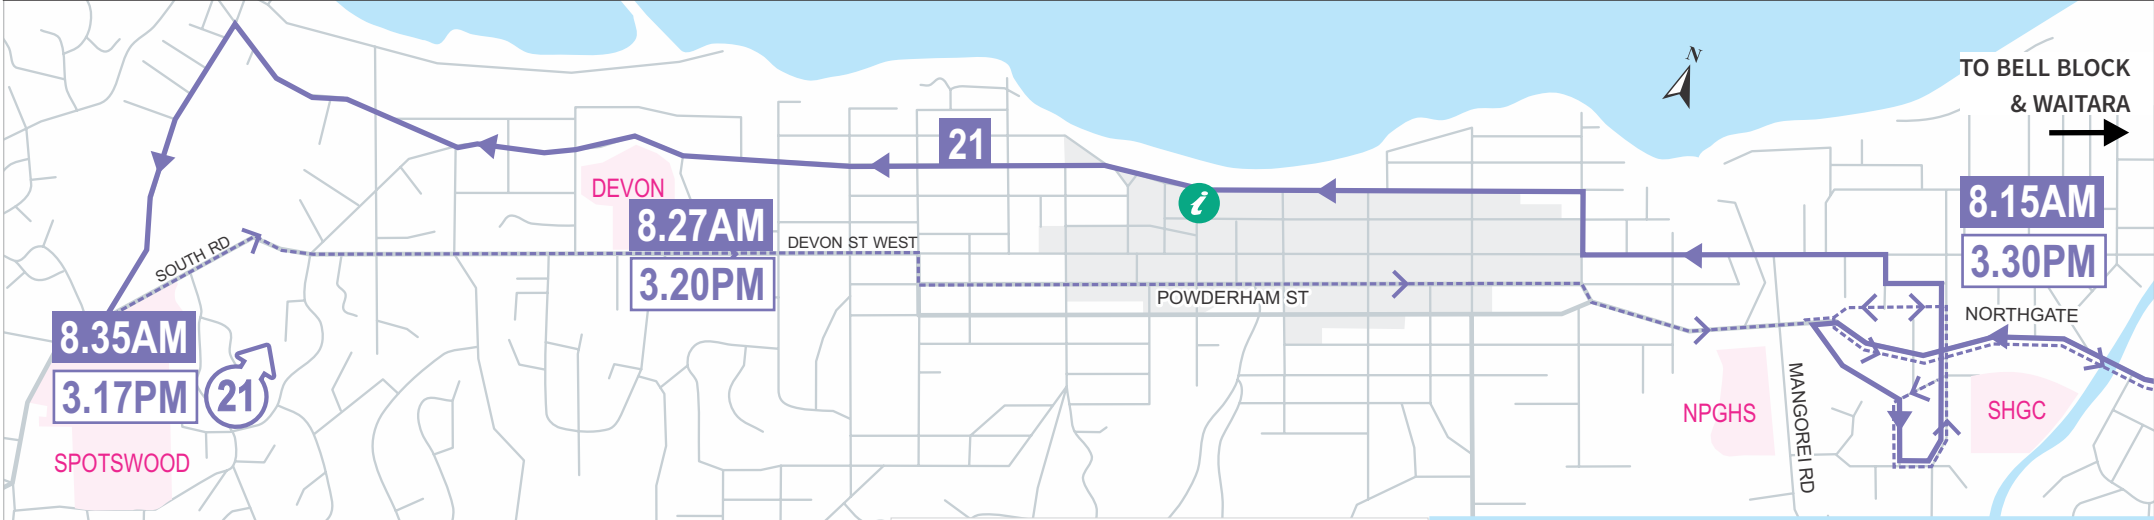

ROUTE

21

Waitara to Spotswood College

SCHOOL SERVICE*

- KEY**
- i-Site
 - Route Direction - AM
 - Route Direction - PM
- Current March 2023

ROUTE 21 Waitara to Spotswood

Raleigh St (opp dairy)	7.35AM	Spotswood College	3.17PM
Raleigh St (old shop)	7.37	Devon Int.	3.20
Cnr Broadway/High St	7.48	St John Bosco & SHGC	3.30
War Memorial Hall	7.55	War Memorial Hall	3.58
St John Bosco & SHGC	8.15	Cnr Broadway/High St	4.01
Devon Int.	8.27	Raleigh St (old shop)	4.05
Spotswood College	8.35	Raleigh St (opp dairy)	4.15

*only operates during school terms

Fare Zones

Bee Card Fares

Adult /Child (5-18)

\$2 Bee Card Single zone

\$3 Cash Single zone

+\$1 Per extra zone

FREE Travel for children under 5 years (any time), and WITT students (ID must be presented).