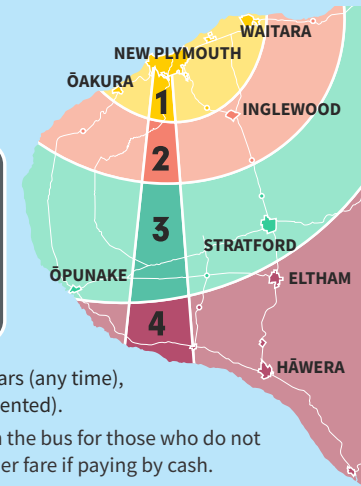

ROUTE

21

Waitara to Spotswood College

SCHOOL SERVICE*

- KEY**
- i-Site
 - Route Direction - AM
 - Route Direction - PM
- Current March 2023

ROUTE 21 Waitara to Spotswood

Raleigh St (opp dairy)	7.35AM	Spotswood College	3.17PM
Raleigh St (old shop)	7.37	Devon Int.	3.20
Cnr Broadway/High St	7.48	St John Bosco & SHGC	3.30
War Memorial Hall	7.55	War Memorial Hall	3.58
St John Bosco & SHGC	8.15	Cnr Broadway/High St	4.01
Devon Int.	8.27	Raleigh St (old shop)	4.05
Spotswood College	8.35	Raleigh St (opp dairy)	4.15

*only operates during school terms

Fare Zones

Bee Card Fares

Adult /Child (5-18)

\$2 Bee Card Single zone

\$3 Cash Single zone

+\$1 Per extra zone

FREE Travel for children under 5 years (any time), and WITT students (ID must be presented).