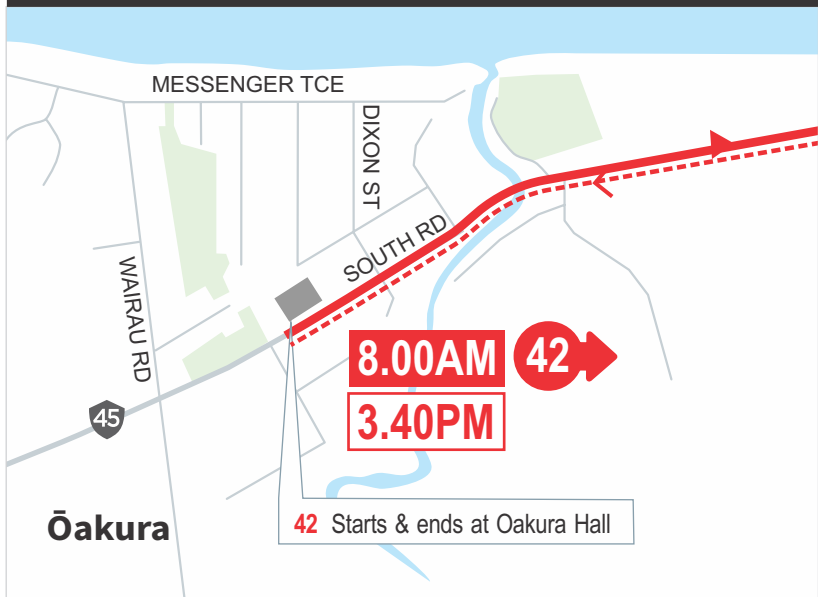

ROUTE 42 Ōakura to Francis Douglas

SCHOOL SERVICE*

KEY

- i-Site
 - Route Direction - AM
 - Route Direction - PM
- Current April 2023

ROUTE 42 Oakura to FDMC

Ōakura Hall	8.00 AM	FDMC	3.17 PM
Spotswood College	8.20	ŌakuraHall	3.40
FDMC	8.30		

Fare Zones

Bee Card Fares

Adult /Child (5-18)

\$2 Bee Card Single zone

\$3 Cash Single zone

+\$1 Per extra zone

FREE Travel for children under 5 years (any time), and WITT students (ID must be presented).

Cash payments are still accepted on the bus for those who do not have a Bee Card. You will pay a higher fare if paying by cash.