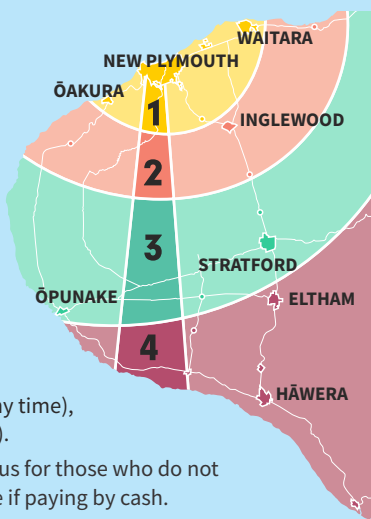

ROUTE 42 Ōakura to Francis Douglas

SCHOOL SERVICE*

KEY

- i-Site
 - Route Direction - AM
 - Route Direction - PM
- Current April 2023

ROUTE 42 Oakura to FDMC

Ōakura Hall	8.00 AM	FDMC	3.17 PM
Spotswood College	8.20	ŌakuraHall	3.40
FDMC	8.30		

Fare Zones

Bee Card Fares

Adult /Child (5-18)

\$2 Bee Card Single zone

\$3 Cash Single zone

+\$1 Per extra zone

FREE Travel for children under 5 years (any time), and WITT students (ID must be presented).

Cash payments are still accepted on the bus for those who do not have a Bee Card. You will pay a higher fare if paying by cash.