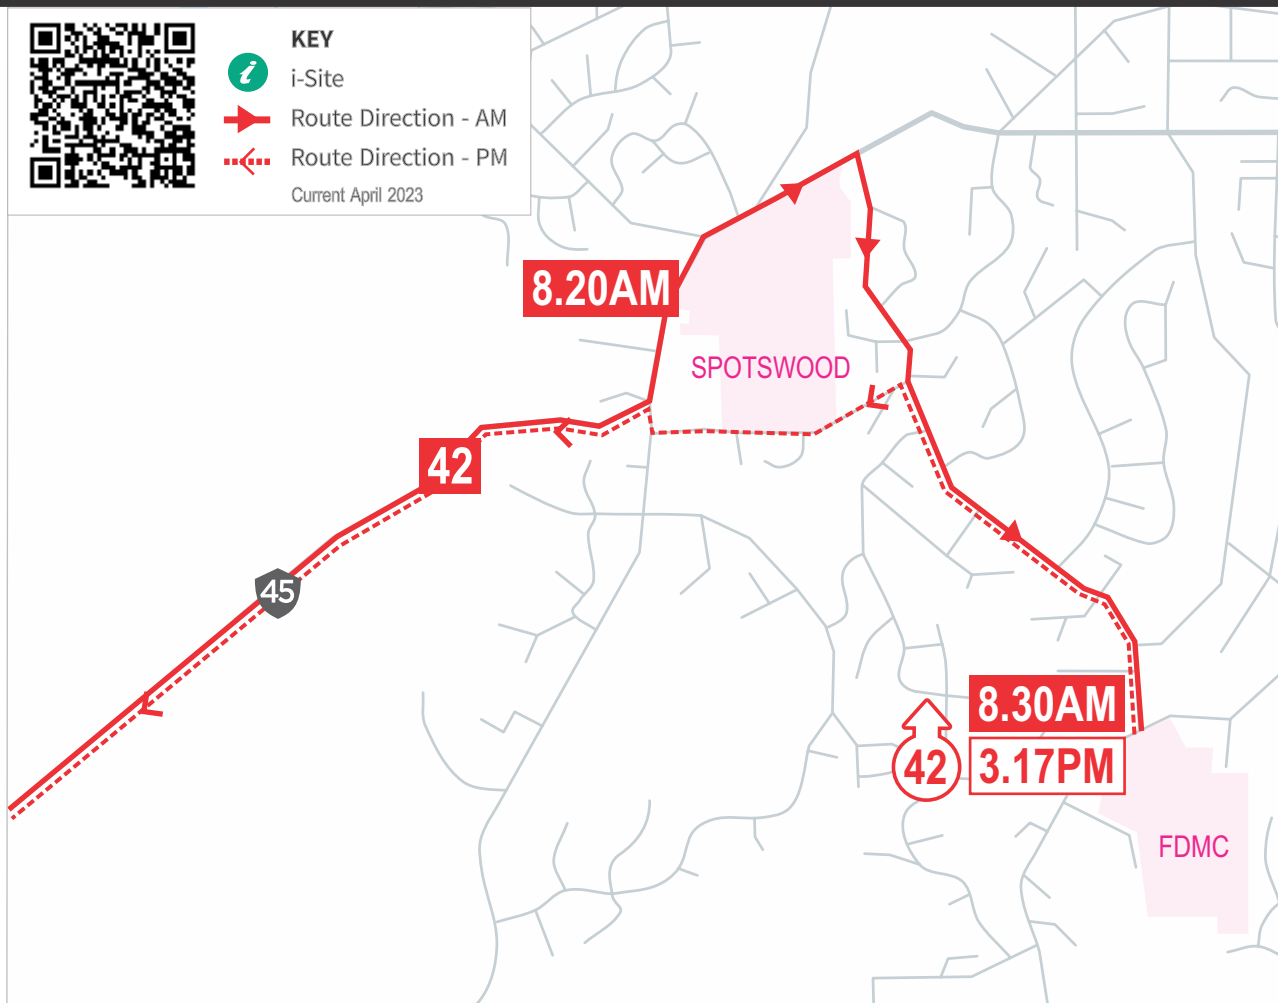

ROUTE 42 Ōakura to Francis Douglas

SCHOOL SERVICE*

KEY

- i-Site
 - Route Direction - AM
 - Route Direction - PM
- Current April 2023

ROUTE 42 Oakura to FDMC

Ōakura Hall	8.00 AM	FDMC	3.17 PM
Spotswood College	8.20	ŌakuraHall	3.40
FDMC	8.30		

Fare Zones

Bee Card Fares

Adult /Child (5-18)

\$2 Bee Card Single zone

\$3 Cash Single zone

+\$1 Per extra zone

FREE Travel for children under 5 years (any time), and WITT students (ID must be presented).

Cash payments are still accepted on the bus for those who do not have a Bee Card. You will pay a higher fare if paying by cash.