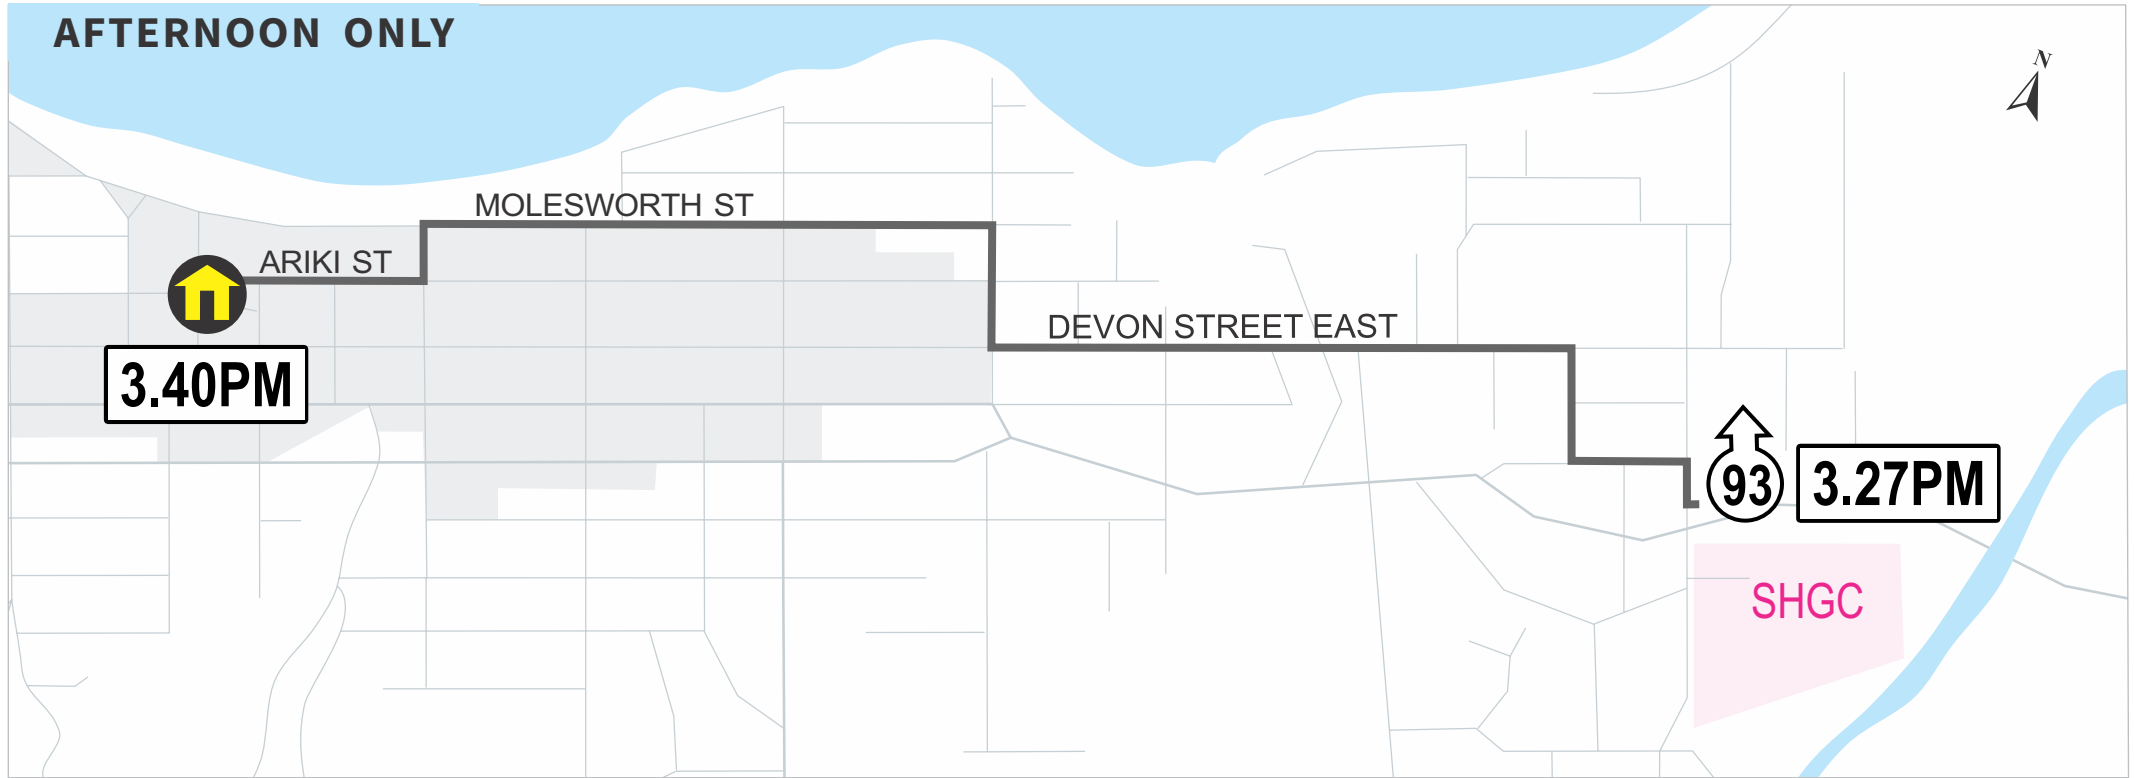

ROUTE 93

SHGC to Bus Centre (2 buses)

SCHOOL SERVICE*

AFTERNOON ONLY

Fare Zones

Bee Card Fares

Adult /Child (5-18)

\$2 Bee Card Single zone	+\$1 Per extra zone
\$3 Cash Single zone	

FREE Travel for children under 5 years (any time), and WITT students (ID must be presented).

Cash payments are still accepted on the bus for those who do not have a Bee Card. You will pay a higher fare if paying by cash.

School and Orbiter routes only operate during the school term.

Schools only Routes: 91, 92, 93 & 95 run from designated school to Ariki St.

Ph 0800 87 22 87

www.taranakibus.info

TaranakiPublicTransport