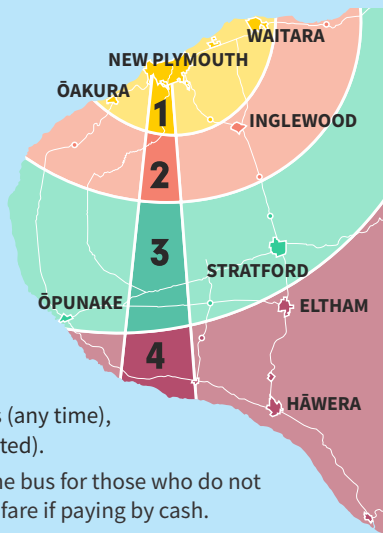

ROUTE 93

SHGC to Bus Centre (2 buses)

SCHOOL SERVICE*

AFTERNOON ONLY

Fare Zones

Bee Card Fares

Adult /Child (5-18)

\$2 Bee Card Single zone	+\$1 Per extra zone
\$3 Cash Single zone	

FREE Travel for children under 5 years (any time), and WITT students (ID must be presented).

Cash payments are still accepted on the bus for those who do not have a Bee Card. You will pay a higher fare if paying by cash.

School and Orbiter routes only operate during the school term.

Schools only Routes: 91, 92, 93 & 95 run from designated school to Ariki St.

Ph 0800 87 22 87

www.taranakibus.info

TaranakiPublicTransport