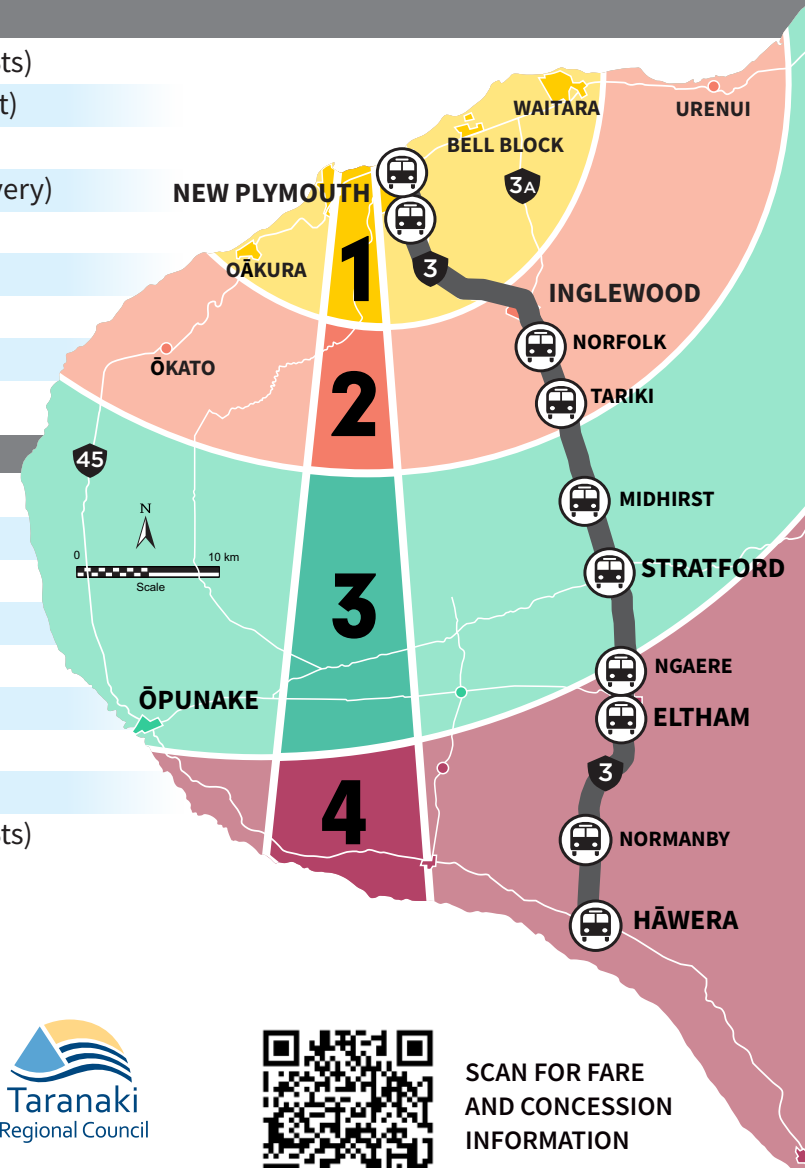

SCAN TO DOWNLOAD transit APP

HĀWERA TO NPBHS & FDMC

(AM)	BUS STOP LOCATION
7.00	Hāwera Water Tower (High Street)
7.07	Normanby (Rural Direct)
7.22	Eltham (Bath St)
7.25	Ngaere (opp. Ngaere hall)
7.30	Stratford (cnr Miranda & Romeo Sts)
7.33	Stratford (opp. Library, Miranda St)
7.37	Stratford High School
7.42	Midhirst (outside Jamieson Recovery)
7.47	Tariki (near Old Mountain Road)
7.51	Norfolk Hall
8.14	Coronation Avenue (near 192)
8.15	NPBHS/WITT
8.25	FDMC
(PM)	BUS STOP LOCATION
3.20	FDMC
3.40	NPBHS
3.41	Coronation Avenue (near 211)
4.08	Norfolk (opposite hall)
4.12	Tariki (near Superior Automotive)
4.18	Midhirst (opp. Jamiesons)
4.23	Stratford High School
4.27	Stratford Library (Miranda St)
4.30	Stratford (cnr Miranda & Romeo Sts)
4.35	Ngaere Hall
4.39	Eltham (King Edward St)
4.54	Normanby
5.00	Hāwera Water Tower (High Street)

STRATFORD TO NPBHS & FDMC

(AM)	BUS STOP LOCATION
7.30	Stratford (cnr Miranda & Romeo Sts)
7.33	Stratford (opp. Library, Miranda St)
7.37	Stratford High School
7.42	Midhirst (outside Jamieson Recovery)
7.47	Tariki (near Old Mountain Road)
7.51	Norfolk Hall
8.14	Coronation Avenue (near 192)
8.15	NPBHS/WITT
8.25	FDMC
(PM)	BUS STOP LOCATION
3.20	FDMC
3.40	NPBHS
3.41	Coronation Avenue (near 211)
4.08	Norfolk (opposite hall)
4.12	Tariki (near Superior Automotive)
4.18	Midhirst (opp. Jamiesons)
4.23	Stratford High School
4.27	Stratford Library (Miranda St)
4.30	Stratford (cnr Miranda & Romeo Sts)