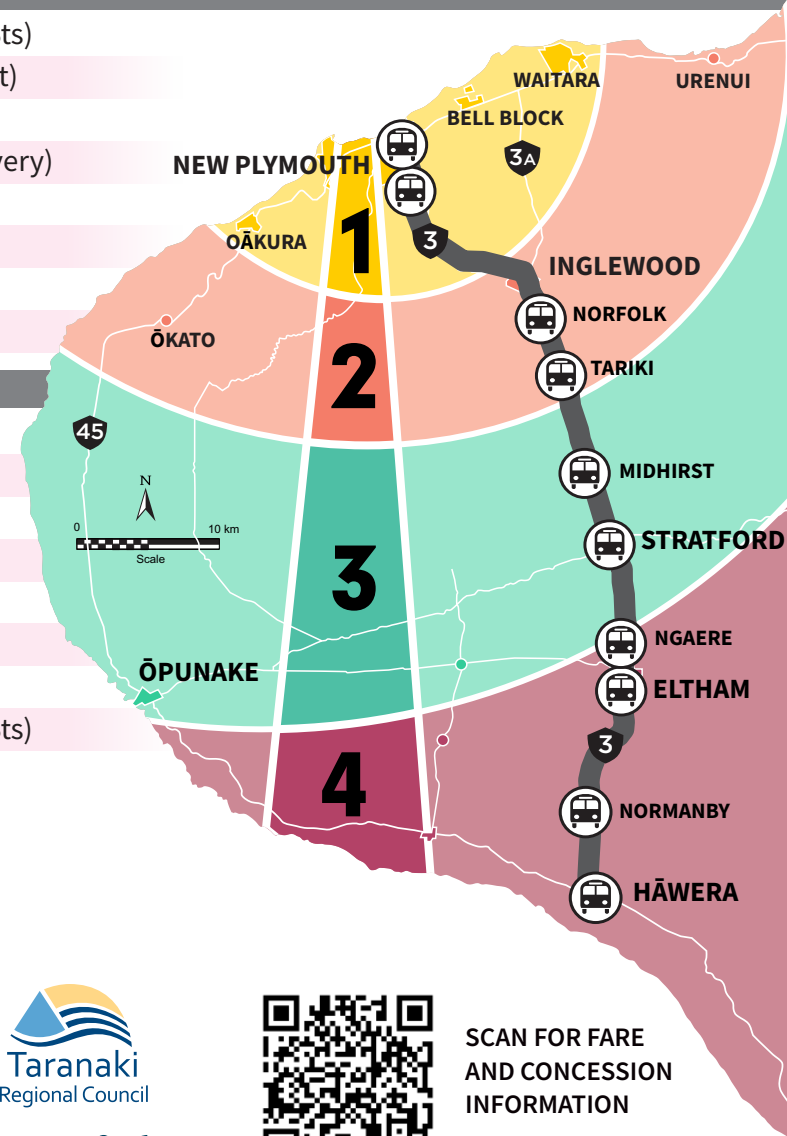

your connector

Monday to Friday only

SCAN TO DOWNLOAD
transit* APP

HĀWERA TO NPGHS & SHGC

(AM)	BUS STOP LOCATION
7.00	Hāwera Water Tower (High Street)
7.07	Normanby (Rural Direct)
7.22	Eltham (Bath St)
7.25	Ngaere (opp. Ngaere hall)
7.30	Stratford (cnr Miranda & Romeo Sts)
7.33	Stratford (opp. Library, Miranda St)
7.37	Stratford High School
7.42	Midhirst (outside Jamieson Recovery)
7.47	Tariki (near Old Mountain Road)
7.51	Norfolk Hall
8.25	NPGHS (via Mangorei Rd)
8.35	SHGC (Paynters Ave)
(PM)	BUS STOP LOCATION
3.30	SHGC (Paynters Ave)
3.35	NPGHS (via Mangorei Rd)
4.02	Norfolk (opposite hall)
4.07	Tariki (near Superior Automotive)
4.13	Midhirst (opp. Jamiesons)
4.18	Stratford High School
4.22	Stratford Library (Miranda St)
4.24	Stratford (cnr Miranda & Romeo Sts)
4.30	Ngaere Hall
4.34	Eltham (King Edward St)
4.49	Normanby
5.07	Hāwera Water Tower (High Street)

STRATFORD TO NPGHS & SHGC

(AM)	BUS STOP LOCATION
7.30	Stratford (cnr Miranda & Romeo Sts)
7.33	Stratford (opp. Library, Miranda St)
7.37	Stratford High School
7.42	Midhirst (outside Jamieson Recovery)
7.47	Tariki (near Old Mountain Road)
7.51	Norfolk Hall
8.25	NPGHS (via Mangorei Rd)
8.35	SHGC (Paynters Ave)
(PM)	BUS STOP LOCATION
3.30	SHGC (Paynters Ave)
3.35	NPGHS (via Mangorei Rd)
4.02	Norfolk (opposite hall)
4.07	Tariki (near Superior Automotive)
4.13	Midhirst (opp. Jamiesons)
4.18	Stratford High School
4.22	Stratford Library (Miranda St)
4.24	Stratford (cnr Miranda & Romeo Sts)